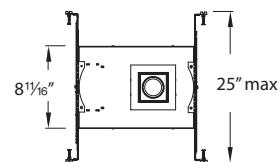

MT-3LD111 - 1 Light

Mini LED Multiple Spots

WAC LIGHTING

Responsible Lighting®

Fixture Type:

Catalog Number:

Project: _____

Location: _____

PRODUCT DESCRIPTION

Integral housing adjustable recessed spot light.

FEATURES

- Energy Star® rated
- Title 24 California Energy Commission Compliant (90 CRI versions)
- Individually adjustable luminaires
- Complete unit includes housing & trim
- All housings are Non-IC rated
- 30° visual cutoff for glare control
- 25° vertical tilt. 350° horizontal rotation.

PHOTOMETRY

SPECIFICATIONS

Construction: Die-cast aluminum heat sink painted black. Trim, housing and junction box are 20 gauge steel. Frame and hanger bars are heavy gauge galvanized steel.

J-Box (New Construction): Seven knockouts and four Romex® style wiring connectors provided for ease of installation. Rated for branch wiring.

Driver: 120V Input

Light Source: High output LED (included with housing)

Dimming: Dim to 10% with electronic low voltage (ELV) dimmer.

Mounting: Supplied with hanger bars, adjustable from 14½"-25" to accommodate various joist construction and grid sizes. Hanger bars include a captive mounting "screw-nail" for ease of installation. Accommodates surface up to 1" thick. 4½" x 4½" cutout. See instruction sheet for details on installation using spackle ring.

Finish: Abrasion resistant powder coat paint in Black (BK).

Standards: ETL & cETL listed.

FIXTURE PERFORMANCE

Model	Type	Color Temp	Watts	Lumens	Efficacy	CRI
MT-3LD111NA-F30	New Construction	3000K	11W	755	69 Lm/W	85
MT-3LD111R-F30	Remodel					
MT-3LD111NA-F930	New Construction	3000K	11W	670	59 Lm/W	90
MT-3LD111R-F930	Remodel					

ORDER NUMBER