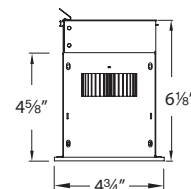

Remodel Housing