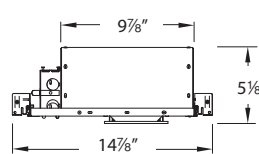

New Construction Housing