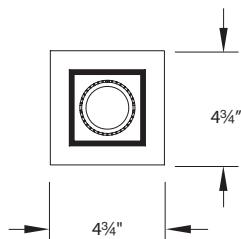

MT-3LD111 - 1 Light

Mini LED Multiple Spots

WAC LIGHTING

Responsible Lighting®

Fixture Type:

Catalog Number:

Project: _____

Location: _____

PRODUCT DESCRIPTION

Integral housing adjustable recessed spot light.

FEATURES

- Energy Star® rated
- Title 24 California Energy Commission Compliant (90 CRI versions)
- Individually adjustable luminaires
- Complete unit includes housing & trim
- All housings are Non-IC rated
- 30° visual cutoff for glare control
- 25° vertical tilt. 350° horizontal rotation.