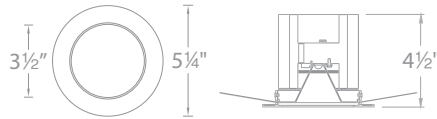

HR3LD-ET118P

3.5" Tesla™ Pro LED High Brightness Trim

WAC LIGHTING

Responsible Lighting®

Fixture Type:

Catalog Number:

Project:

Location:

PRODUCT DESCRIPTION

Minimum profile, round, High Brightness downlight trim with glass lens

FEATURES

- 3.5" aperture
- High Brightness Trim
- Energy Star® rated
- Wet location listed
- 5 year WAC Lighting product warranty

SPECIFICATIONS

Construction: Durable die-cast aluminum construction with borosilicate glass lens. Extruded aluminum heat sink.

Power Consumption: 21.5W

Dimming: 0-10V Dimming: 100%-10%
ELV Dimming: 100%-15% (120V only)

Mounting: Two heavy gauge retention clips hold trim firmly to housing.

Finish: Powder coated white
Electroplated brushed nickel and copper bronze

Standards: ETL & cETL Listed. See table below for Energy Star® qualifying products.

TRIMS

Model#	Beam	Color Temp	CRI	Lumens	CBCP	Energy Star®	Finish
HR3LD-ET118PF High Brightness Wet Location Listed	48°	827 2700K	85	1290	1632	Yes	BN Brushed Nickel CB Copper Bronze WT White
		927 2700K	90	1065	1339	Yes	
		830 3000K	85	1290	1607	Yes	
		930 3000K	90	1185	1504	Yes	
		835 3500K	85	1445	1812	Yes	
		840 4000K	85	1460	1827	Yes	

HR3LD-ET118PF

Example: **HR3LD-ET118PF835CB**

COMPATIBLE HOUSINGS *See individual housing spec sheets for complete information.*

New Construction

HR-3LED-H18D1-ICA Narrow, IC-Rated, Airtight	120V-277V	HR-3LED-H18D1-ICAC Narrow, IC-Rated, Airtight Chicago Plenum	120V-277V
HR-3LED-H18D-ICA IC-Rated, Airtight	120V-277V	HR-3LED-H18D-ICAC IC-Rated, Airtight Chicago Plenum	120V-277V
HR-3LED-H18D-EMICA IC-Rated, Airtight Emergency Backup Battery	120V	HR3LED-H18D-EMICAF IC-Rated, Airtight Emergency Backup Battery	277V
HR-3LED-H18D-A New Construction Non-IC, Airtight	120V-277V		

Remodel

HR-3LED-R18D-A Non-IC, Airtight	120V-277V	HR-3LED-R22D Non-IC	120V-277V

REPLACEMENT MODULES

Reflectors

Narrow Flood Flood	SL-REF-BL10-1-N SL-REF-BL10-1-F

LED

2700K	85 CRI	BXRC-27E1000-B-03
2700K	90 CRI	BXRC-27G1000-B-03
3000K	85 CRI	BXRC-30E1000-B-03
3000K	90 CRI	BXRC-30G1000-B-03
3500K	85 CRI	BXRC-35E1000-B-03
4000K	85 CRI	BXRC-40E1000-B-03

wacighting.com

Phone (800) 526.2588

Fax (800) 526.2585

Headquarters/Eastern Distribution Center

44 Harbor Park Drive

Port Washington, NY 11050

Central Distribution Center

1600 Distribution Ct

Lithia Springs, GA 30122

Western Distribution Center

1750 Archibald Avenue

Ontario, CA 91760