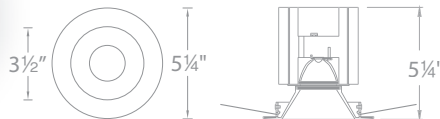

HR3LEDT218P

3.5" Tesla™ Pro LED Shower Trim

WAC LIGHTING

Responsible Lighting®

Fixture Type:

Catalog Number:

Project:

Location:

PRODUCT DESCRIPTION

Minimum profile, round shower trim with interior open reflector.

FEATURES

- 3.5" aperture
- Energy Star® rated
- Wet location listed
- 30° visual cutoff angle for glare control
- 5 year WAC Lighting product warranty

SPECIFICATIONS

Construction: Durable die-cast aluminum construction with borosilicate glass lens. Extruded aluminum heat sink.

Power Consumption: 21.5W

Dimming: 0-10V Dimming: 100%-10%
ELV Dimming: 100%-15% (120V only)

Mounting: Two heavy gauge retention clips hold trim firmly to housing.

Finish: Powder coated white
Electroplated brushed nickel and copper bronze

Standards: ETL & cETL Listed. See table below for Energy Star® qualifying products.

TRIMS

Model#	Beam	Color Temp	CRI	Lumens	CBCP	Energy Star®	Finish
HR3LEDT218PN <i>Shower Light</i> <i>Wet Location Listed</i>	30°	827 2700K	85	1100	2274	Yes	BN <i>Brushed Nickel</i> CB <i>Copper Bronze</i> WT <i>White</i>
		927 2700K	90	920	1896	Yes	
		830 3000K	85	1135	2316	Yes	
		930 3000K	90	1040	2153	Yes	
		835 3500K	85	1240	2569	Yes	
840 4000K	85	1256	2547	Yes			

HR3LEDT218PN

Example: HR3LEDT218PN927BN

COMPATIBLE HOUSINGS *See individual housing spec sheets for complete information.*

New Construction

HR-3LED-H18D1-ICA <i>Narrow, IC-Rated, Airtight</i>	120V-277V	HR-3LED-H18D1-ICAC <i>Narrow, IC-Rated, Airtight Chicago Plenum</i>	120V-277V
HR-3LED-H18D-ICA <i>IC-Rated, Airtight</i>	120V-277V	HR-3LED-H18D-ICAC <i>IC-Rated, Airtight Chicago Plenum</i>	120V-277V
HR-3LED-H18D-EMICA <i>IC-Rated, Airtight Emergency Backup Battery</i>	120V	HR3LED-H18D-EMICAF <i>IC-Rated, Airtight Emergency Backup Battery</i>	277V
HR-3LED-H18D-A <i>New Construction Non-IC, Airtight</i>	120V-277V		

Remodel

HR-3LED-R18D-A <i>Non-IC, Airtight</i>	120V-277V	HR-3LED-R22D <i>Non-IC</i>	120V-277V

REPLACEMENT MODULES

Reflectors

<i>Narrow Flood Flood</i>	SL-REF-BL10-1-N SL-REF-BL10-1-F

LED

2700K	85 CRI	BXRC-27E1000-B-03
2700K	90 CRI	BXRC-27G1000-B-03
3000K	85 CRI	BXRC-30E1000-B-03
3000K	90 CRI	BXRC-30G1000-B-03
3500K	85 CRI	BXRC-35E1000-B-03
4000K	85 CRI	BXRC-40E1000-B-03

wacighting.com

Phone (800) 526.2588

Fax (800) 526.2585

Headquarters/Eastern Distribution Center

44 Harbor Park Drive

Port Washington, NY 11050

Central Distribution Center

1600 Distribution Ct

Lithia Springs, GA 30122

Western Distribution Center

1750 Archibald Avenue

Ontario, CA 91760