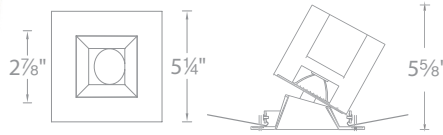

HR3LEDT518P

3.5" Tesla™ Pro LED Square 0-30° Adjustable

WAC LIGHTING

Responsible Lighting®

Fixture Type:

Catalog Number:

Project:

Location:

PRODUCT DESCRIPTION

Minimum profile, square 0° to 30° adjustable trim with interior open reflector.

FEATURES

- 3.5" aperture
- Energy Star® rated
- Damp location listed
- 30° visual cutoff angle for glare control
- Adjustable fixtures are ideal for sloped ceiling applications
- 5 year WAC Lighting product warranty

SPECIFICATIONS

Construction: Durable die-cast aluminum construction with borosilicate glass lens. Extruded aluminum heat sink.

Power Consumption: 21.5W

Dimming: 0-10V Dimming: 100%-10%
ELV Dimming: 100%-15% (120V only)

Mounting: Two heavy gauge retention clips hold trim firmly to housing.

Finish: Powder coated white
Electroplated brushed nickel and copper bronze

Standards: ETL & cETL Listed. See table below for Energy Star® qualifying products.

TRIMS

Model#	Beam	Color Temp	CRI	Lumens	CBCP	Energy Star®	Finish
HR3LEDT518P <i>0° to 30° Adjustable</i>	N 30°	827 2700K	85	1135	2469	Yes	BN <i>Brushed Nickel</i> CB <i>Copper Bronze</i> WT <i>White</i>
		927 2700K	90	950	2092	Yes	
		830 3000K	85	1165	2540	Yes	
		930 3000K	90	1065	2381	Yes	
		835 3500K	85	1270	2791	Yes	
	840 4000K	85	1295	2792	Yes		
	F 52°	827 2700K	85	1100	1358	Yes	
		927 2700K	90	990	1258	Yes	
		830 3000K	85	1140	1435	Yes	
		930 3000K	90	1030	1303	Yes	
835 3500K		85	1230	1550	Yes		
840 4000K	85	1265	1580	Yes			

HR3LEDT518P

Example: HR3LEDT518PF835BN

COMPATIBLE HOUSINGS See individual housing spec sheets for complete information.

New Construction

HR-3LED-H18D1-ICA <i>Narrow, IC-Rated, Airtight</i>	120V-277V	HR-3LED-H18D1-ICAC <i>Narrow, IC-Rated, Airtight Chicago Plenum</i>	120V-277V
HR-3LED-H18D-ICA <i>IC-Rated, Airtight</i>	120V-277V	HR-3LED-H18D-ICAC <i>IC-Rated, Airtight Chicago Plenum</i>	120V-277V
HR-3LED-H18D-EMICA <i>IC-Rated, Airtight Emergency Backup Battery</i>	120V	HR3LED-H18D-EMICAF <i>IC-Rated, Airtight Emergency Backup Battery</i>	277V
HR-3LED-H18D-A <i>New Construction Non-IC, Airtight</i>	120V-277V		

REPLACEMENT MODULES

Reflectors

<i>Narrow Flood Flood</i>	SL-REF-BL10-1-N SL-REF-BL10-1-F

LED

2700K	85 CRI	BXRC-27E1000-B-03
2700K	90 CRI	BXRC-27G1000-B-03
3000K	85 CRI	BXRC-30E1000-B-03
3000K	90 CRI	BXRC-30G1000-B-03
3500K	85 CRI	BXRC-35E1000-B-03
4000K	85 CRI	BXRC-40E1000-B-03

wacighting.com
Phone (800) 526.2588
Fax (800) 526.2585

Headquarters/Eastern Distribution Center
44 Harbor Park Drive
Port Washington, NY 11050

Central Distribution Center
1600 Distribution Ct
Lithia Springs, GA 30122

Western Distribution Center
1750 Archibald Avenue
Ontario, CA 91760