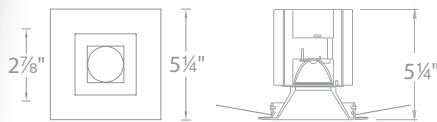

HR-3LED-T718

3.5" Tesla™ LED Open Reflector

WAC LIGHTING

Responsible Lighting®

Fixture Type:

Catalog Number:

Project:

Location:

PRODUCT DESCRIPTION

Minimum profile, square downlight trim with interior open reflector

FEATURES

- 3.5" aperture
- Damp location listed
- 30° visual cutoff angle for glare control
- 50,000 hour rated life
- 5 year WAC Lighting product warranty

SPECIFICATIONS

Construction: Durable die-cast aluminum construction with borosilicate glass lens. Extruded aluminum heat sink.

Power Consumption: 21.5W

Dimming: 0-10V Dimming: 100%-10%
ELV Dimming: 100%-15% (120V only)

Mounting: Two heavy gauge retention clips hold trim firmly to housing.

Finish: Powder coated white
Electroplated brushed nickel and copper bronze

Standards: ETL & cETL Listed.

TRIMS

Model#	Beam	Color Temp	CRI	Lumens	CBCP	Finish
HR-3LED-T718 Open Reflector	S 15°	27 2700K	85	775	3908	BN Brushed Nickel CB Copper Bronze WT White
		W 3000K	85	830	4435	
		9W 3000K	90	764	2661	
		35 3500K	85	840	4244	
	N 28°	27 2700K	85	815	2062	
		W 3000K	85	860	2160	
		9W 3000K	90	791	1842	
		35 3500K	85	870	2240	
	F 50°	27 2700K	85	780	1100	
		W 3000K	85	865	1239	
		9W 3000K	90	795	1059	
		35 3500K	85	860	1238	
		C 4000K	85	800	1119	

HR-3LED-T718 - -

Example: HR-3LED-T718F-C-WT

COMPATIBLE HOUSINGS See individual housing spec sheets for complete information.

New Construction

HR-3LED-H18D1-ICA Narrow, IC-Rated, Airtight	120V-277V	HR-3LED-H18D1-ICAC Narrow, IC-Rated, Airtight Chicago Plenum	120V-277V
HR-3LED-H18D-ICA IC-Rated, Airtight	120V-277V	HR-3LED-H18D-ICAC IC-Rated, Airtight Chicago Plenum	120V-277V
HR-3LED-H18D-EMICA IC-Rated, Airtight Emergency Backup Battery	120V	HR3LED-H18D-EMICAF IC-Rated, Airtight Emergency Backup Battery	277V
HR-3LED-H18D-A New Construction Non-IC, Airtight	120V-277V		

Remodel

HR-3LED-R18D-A Non-IC, Airtight	120V-277V	HR-3LED-R22D Non-IC	120V-277V

REPLACEMENT MODULES

Reflectors

Spot	SL-REF-LUX10-S
Narrow Flood	SL-REF-LUX10-N
Flood	SL-REF-LUX10-F

LED

2700K	85 CRI	LXS8-PW27
3000K	85 CRI	LXS8-PW30
3000K	90 CRI	LXS9-PW30
3500K	85 CRI	LXS8-PW35
4000K	85 CRI	LXS8-PW40

wacighting.com

Phone (800) 526.2588

Fax (800) 526.2585

Headquarters/Eastern Distribution Center

44 Harbor Park Drive

Port Washington, NY 11050

Central Distribution Center

1600 Distribution Ct

Lithia Springs, GA 30122

Western Distribution Center

1750 Archibald Avenue

Ontario, CA 91760