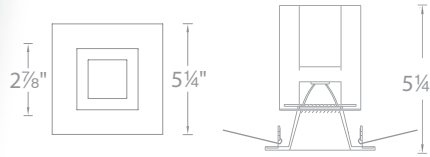

HR3LEDT818P

3.5" Tesla™ Pro LED Shower Trim

WAC LIGHTING

Responsible Lighting®

Fixture Type:

Catalog Number:

Project:

Location:

PRODUCT DESCRIPTION

Minimum profile, square shower trim with interior open reflector

FEATURES

- 3.5" aperture
- Energy Star® rated
- Wet location listed
- 30° visual cutoff angle for glare control
- 5 year WAC Lighting product warranty

SPECIFICATIONS

Construction: Durable die-cast aluminum construction with borosilicate glass lens. Extruded aluminum heat sink.

Power Consumption: 21.5W

Dimming: 0-10V Dimming: 100%-10%
ELV Dimming: 100%-15% (120V only)

Mounting: Two heavy gauge retention clips hold trim firmly to housing.

Finish: Powder coated white
Electroplated brushed nickel and copper bronze

Standards: ETL & cETL Listed. See table below for Energy Star® qualifying products.

TRIMS

Model#	Beam	Color Temp	CRI	Lumens	CBCP	Energy Star®	Finish
HR3LEDT818P Shower Light Wet Location Listed	N 30°	827 2700K	85	1120	2281	Yes	BN Brushed Nickel CB Copper Bronze WT White
		927 2700K	90	950	1936	Yes	
		830 3000K	85	1165	2351	Yes	
		930 3000K	90	1065	2183	Yes	
		835 3500K	85	1270	2563	Yes	
		840 4000K	85	1295	2603	Yes	

HR3LEDT818P

Example: **HR3LEDT818PN835CB**

COMPATIBLE HOUSINGS

See individual housing spec sheets for complete information.

New Construction

HR-3LED-H18D1-ICAC Narrow, IC-Rated, Airtight	120V -277V	HR-3LED-H18D1-ICAC Narrow, IC-Rated, Airtight Chicago Plenum	120V -277V
HR-3LED-H18D-ICAC IC-Rated, Airtight	120V -277V	HR-3LED-H18D-ICAC IC-Rated, Airtight Chicago Plenum	120V -277V
HR-3LED-H18D-EMICA IC-Rated, Airtight Emergency Backup Battery	120V	HR3LED-H18D-EMICAF IC-Rated, Airtight Emergency Backup Battery	277V
HR-3LED-H18D-A New Construction Non-IC, Airtight	120V-277V		

Remodel

HR-3LED-R18D-A Non-IC, Airtight	120V -277V	HR-3LED-R22D Non-IC	120V -277V

REPLACEMENT MODULES

Reflectors

Narrow Flood Flood	SL-REF-BL10-1-N SL-REF-BL10-1-F

LED

2700K	85 CRI	BXRC-27E1000-B-03
2700K	90 CRI	BXRC-27G1000-B-03
3000K	85 CRI	BXRC-30E1000-B-03
3000K	90 CRI	BXRC-30G1000-B-03
3500K	85 CRI	BXRC-35E1000-B-03
4000K	85 CRI	BXRC-40E1000-B-03

wacighting.com

Phone (800) 526.2588

Fax (800) 526.2585

Headquarters/Eastern Distribution Center

44 Harbor Park Drive

Port Washington, NY 11050

Central Distribution Center

1600 Distribution Ct

Lithia Springs, GA 30122

Western Distribution Center

1750 Archibald Avenue

Ontario, CA 91760