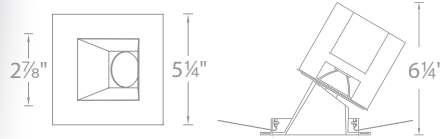

HR3LEDT918P

3.5" Tesla™ Pro LED 30°-45° Adjustable Trim

WAC LIGHTING

Responsible Lighting®

Fixture Type:

Catalog Number:

Project:

Location:

PRODUCT DESCRIPTION

Minimum profile, square 30° to 45° adjustable trim with interior open reflector.

FEATURES

- 3.5" aperture
- Energy Star® rated (see below for list of models)
- Damp location listed
- 30° visual cutoff angle for glare control
- Ideal for sloped ceiling applications
- 5 year WAC Lighting product warranty

SPECIFICATIONS

Construction: Durable die-cast aluminum construction with borosilicate glass lens. Extruded aluminum heat sink.

Power Consumption: 21.5W

Dimming: 0-10V Dimming: 100%-10%
ELV Dimming: 100%-15% (120V only)

Mounting: Two heavy gauge retention clips hold trim firmly to housing.

Finish: Powder coated white
Electroplated brushed nickel and copper bronze

Standards: ETL & cETL Listed. See table below for Energy Star® qualifying products.

TRIMS

Model#	Beam	Color Temp	CRI	Lumens	CBCP	Energy Star®	Finish
HR3LEDT918P 30°-45° Adjustable	N 26°	827 2700K	85	1000	2537	Yes	BN Brushed Nickel CB Copper Bronze WT White
		927 2700K	90	845	2177	No	
		830 3000K	85	1045	2665	Yes	
		930 3000K	90	950	2460	Yes	
		835 3500K	85	1135	2933	Yes	
		840 4000K	85	1150	2916	Yes	
	F 38°	827 2700K	85	955	1569	Yes	
		927 2700K	90	825	1351	No	
		830 3000K	85	1015	1662	Yes	
		930 3000K	90	925	1509	Yes	
		835 3500K	85	1090	1509	Yes	
		840 4000K	85	1115	1834	Yes	

HR3LEDT918P

Example: HR3LEDT918PF835CB

COMPATIBLE HOUSINGS *See individual housing spec sheets for complete information.*

New Construction

HR-3LED-H18D1-ICA <i>Narrow, IC-Rated, Airtight</i>	120V-277V	HR-3LED-H18D1-ICAC <i>Narrow, IC-Rated, Airtight Chicago Plenum</i>	120V-277V
HR-3LED-H18D-ICA <i>IC-Rated, Airtight</i>	120V-277V	HR-3LED-H18D-ICAC <i>IC-Rated, Airtight Chicago Plenum</i>	120V-277V
HR-3LED-H18D-EMICA <i>IC-Rated, Airtight Emergency Backup Battery</i>	120V	HR3LED-H18D-EMICAF <i>IC-Rated, Airtight Emergency Backup Battery</i>	277V

Remodel

HR-3LED-R22D <i>Non-IC</i>	120V-277V

REPLACEMENT MODULES

Reflectors

<i>Narrow Flood</i>	SL-REF-BL10-1-N
<i>Flood</i>	SL-REF-BL10-1-F

LED

2700K	85 CRI	BXRC-27E1000-B-03
2700K	90 CRI	BXRC-27G1000-B-03
3000K	85 CRI	BXRC-30E1000-B-03
3000K	90 CRI	BXRC-30G1000-B-03
3500K	85 CRI	BXRC-35E1000-B-03
4000K	85 CRI	BXRC-40E1000-B-03

waclighting.com

Phone (800) 526.2588

Fax (800) 526.2585

Headquarters/Eastern Distribution Center

44 Harbor Park Drive

Port Washington, NY 11050

Central Distribution Center

1600 Distribution Ct

Lithia Springs, GA 30122

Western Distribution Center

1750 Archibald Avenue

Ontario, CA 91760