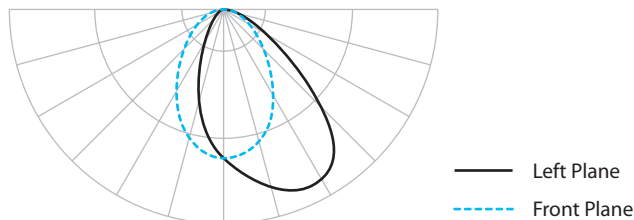

PHOTOMETRY

PRODUCT DESCRIPTION

Die cast aluminum factory sealed housings with patent pending design for a water and dust proof IP66 rated outdoor luminaire

FEATURES

- Factory-Sealed LED Light Engine
- 20° Forward Throw Illumination
- Photo/Motion Sensor Compatible (Sold Separately)
- Built-in Level For Easy Adjustment
- Suitable to install in all directions
- Multi-Function Dimming: ELV (120V) or 0-10V
- 85 CRI
- 100,000 hour rated life

ORDER NUMBER

	Power	Comparable	Delivered Lumens		Color Temp	Finish
			3000K	5000K		
	WP-LED119	19W	39W HID	1390	1460	30 3000K 50 5000K aBZ Architectural Bronze aGH Architectural Graphite aWT Architectural White
	WP-LED127	27W	70W HID	2075	2135	
	WP-LED135	35W	100W HID	2750	2825	

Example: **WP-LED119-50-BZ**

ACCESSORIES

	Motion Sensor (120V)	MS-120-BZ Bronze MS-120-GY Gray MS-120-WT White

	Photo Sensor (120V)	PC-120-BZ Bronze PC-120-GY Gray PC-120-WT White

WAC Lighting

www.waclighting.com
Phone (800) 526.2588 • Fax (800) 526.2585

Headquarters/Eastern Distribution Center

44 Harbor Park Drive • Port Washington, NY 11050
Phone (516) 515.5000 • Fax (516) 515.5050

Western Distribution Center

1750 Archibald Avenue • Ontario, CA 91760
Phone (800) 526.2588 • Fax (800) 526.2585