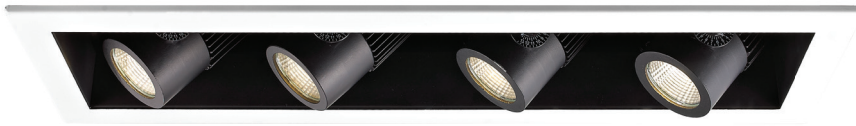

MT-4LD4 - 4 Light

4" LED Precision Multiples Energy Star®

WAC LIGHTING

Responsible Lighting®

Fixture Type:

Catalog Number:

Project:

Location:

PRODUCT DESCRIPTION

Retractable, adjustable spot lights

FEATURES

- ELV and 0-10V dimming options
- Energy Star® rated
- Invisible Trim™ is designed to sit flush with the ceiling for a clean, architectural look
- Fully retractable from housing
- 365° horizontal rotation and 180° vertical aiming
- Accepts 1 replacement lens
- 50,000 hour rated life
- 5 year WAC Lighting product warranty

SPECIFICATIONS

Construction: Die-cast aluminum heat sink painted black. Trim, housing and junction box are 20 gauge steel. Frame and hanger bars are heavy gauge galvanized steel.

J-Box: Seven knockouts and four Romex® style wiring connectors provided for ease of installation. Rated for branch wiring.

Driver: Universal (120V - 277V) or 120V input only

Light Source: High output LED (included with housing)

Dimming: 0-10V or ELV (see list of housings below)

Mounting: Supplied with hanger bars, adjustable from 14½"-25" to accommodate various joist construction and grid sizes. Hanger bars include a captive mounting "screw-nail" for ease of installation. Accommodates surface up to 1" thick. 19⅞" × 5⅝" cutout with trim, 19⅞" × 5⅝" cutout for Invisible Trim™. See instruction sheet for details on installation using spackle ring.

Finish: Abrasion resistant powder coat paint in Black (BK).

Standards: ETL & cETL Damp Location listed

TRIMS

		MT-4LD416T <i>Trim</i>	WT White BK Black
		MT-4LD416TL <i>Invisible Trim™</i>	WT White

Example: **MT-4LD416T-BK**

HOUSINGS

	Power	Beam	Color Temp	CRI	Interior
	MT-4LD416N 0-10V dimming Non-IC, 120V-277V input	16.5W			
	MT4LD416NE ELV dimming Non-IC, 120V input	16.5W	S 20° F 40°	27 2700K 85 927 2700K 90 30 3000K 85 930 3000K 90 35 3500K 85 40 4000K 85	BK Black
	MT4LD411NE ELV dimming IC-Rated, 120V input	11.5W			

Example: **MT-4LD416NE-S927-BK**

REPLACEMENT LENS

Amber	LENS-16-AMB
Blue	LENS-16-BLU
Green	LENS-16-GRN
Red	LENS-16-RED
Yellow	LENS-16-YEL

UV Filter	LENS-16-UVF
Frosted	LENS-16-FR
Spread	LENS-16-SPR
Beam Elongator	LENS-16-BEL

wacighting.com
Phone (800) 526.2588
Fax (800) 526.2585

Headquarters/Eastern Distribution Center
44 Harbor Park Drive
Port Washington, NY 11050

Central Distribution Center
1600 Distribution Ct
Lithia Springs, GA 30122

Western Distribution Center
1750 Archibald Avenue
Ontario, CA 91760