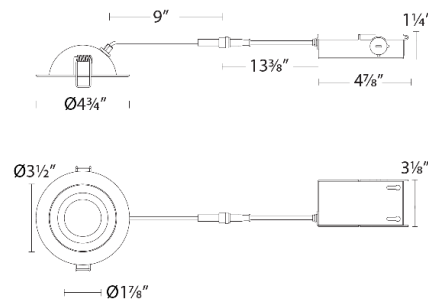

FEATURES

- 5-CCT Switchable between 2700K and 5000K
- Multiple LED array for uniform illumination
- Rotatable multi-axis gimbal ring
- Driver included
- 5 year warranty

SPECIFICATIONS

Construction:	Steel with frosted TIR lens
Power:	9W
Input:	120 -277 VAC, 50/60Hz
Dimming:	ELV: 100-5% , TRIAC: 100-5%
Light Source:	Integrated LED
Lens:	Translucent acrylic diffuser
Rated Life:	50000 Hours
Mounting:	Heavy gauge retention clips secures fixture to ceiling
Cut Out:	4"
Finish:	Electrostatically powder coated: White, Black
Ceiling Thickness:	1/2" - 1"
Operating Temp:	-4°F to 104°F (-20°C to 40°C)
Standards:	ETL, cETL, Wet Location Listed, Energy Star 2.0, Title 24 JA8 Compliant, IC, Airtight

FINISHES:

LINE DRAWING:

Lotos R 4" Adjustable
R4ERA2R-W9CS-WT

WAC LIGHTING

Lotos R 4"
Adjustable Downlight 5CCT

Fixture Type: _____
Catalog Number: _____
Project: _____
Location: _____

ACCESSORIES

<i>Model</i>	<i>Description</i>	<i>Finish</i>
--------------	--------------------	---------------