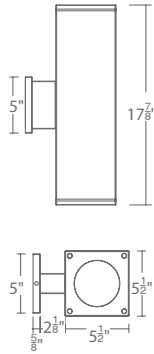

CUBE ARCHITECTURAL DC-WE06

LED Wall Mounts

WAC LIGHTING

Responsible Lighting®

Fixture Type:

Catalog Number:

Project:

Location:

PRODUCT DESCRIPTION

The latest energy efficient LED technology in an appealing cubical profile delivers accent and wall wash lighting. Comes in various light distribution and beam angle options.

FEATURES

- Single light extended body high performance exterior rated LED wall mount
- Fixture can install upside down to alter light distribution
- Solid aluminum construction
- 5 year warranty

SPECIFICATIONS

Input: Universal voltage 120V - 277VAC, 50/60Hz
Dimming: Electronic low voltage (ELV) : 100% - 5%
0-10V: 100% - 1%
Light Source: High output 3 Step Mac Adam Ellipse COB
Rated life of 60,000 hours at L70
Finish: Electrostatically powder coated, white, black, bronze and graphite
Standards: IP65 rated, UL & cUL wet location listed
Energy Star® 2.2 rated Title 24 JA8-2016 Compliant
Operating Temp: -13°F to 122°F (-25°C to 50°C); EM: -4°F to 122°F (-20°C to 50°C)

ORDERING NUMBER

Diameter	Watt	Beam	Beam Angle	Color Temp	CRI	Lumen	CBCP	Reference Output²	Efficacy (lm/w)	Light Distribution	Finish	
DC-WE06	35W	S Straight up or down	16°	927S	2700K	90	2820	18842	81		BK Black WT White BZ Bronze GH Graphite	
				827S	2700K	85	3385	22608	97			
				930S	3000K	90	2925	19543	84			
				830S	3000K	85	3535	23632	101			
				835S	3500K	85	3630	24255	104			
				840S	4000K	85	3665	24490	105			
	DC-WE06EM¹	35W	N Straight up or down	28°	927S	2700K	90	2800	7992	80		
					827S	2700K	85	3360	9589	96		
					930S	3000K	90	2900	8290	83		
					830S	3000K	85	3510	10024	100		
					835S	3500K	85	3600	10288	103		
					840S	4000K	85	3635	10388	104		
	DC-WE0622	22W	F Straight up or down	38°	927S	2700K	90	2825	5451	81		
					827S	2700K	85	3390	6540	97		
					930S	3000K	90	2930	5654	84		
					830S	3000K	85	3545	6836	101		
					835S	3500K	85	3640	7017	104		
					840S	4000K	85	3675	7085	105		
DC-WE0622EM¹	22W	F Away from the wall	N/A	927A	2700K	90	2860		82			
				827A	2700K	85	3435		98			
				930A	3000K	90	2970	N/A	85			
				830A	3000K	85	3590		103			
				835A	3500K	85	3685		105			
				840A	4000K	85	3720		106			
	DC-WE0622EM¹	22W	F Towards the wall	N/A	927B	2700K	90	2860		82		
					827B	2700K	85	3435		98		
					930B	3000K	90	2970	N/A	85		
					830B	3000K	85	3590		103		
					835B	3500K	85	3685		105		
					840B	4000K	85	3720		106		

DC-WE06- _____ - _____ ¹EM fixtures provided with integral emergency battery back up. Provides at least 90 minutes of 5W illumination during emergency operation. Emergency test button and indicator light located in fixture mounting arm.

Example: **DC-WE06-F930A-WT** ²Reference output shows 35W output. Multiply by 0.7 to determine output for 22W combinations.

wacighting.com
Phone (800) 526.2588
Fax (800) 526.2585

Headquarters/Eastern Distribution Center
44 Harbor Park Drive
Port Washington, NY 11050

Central Distribution Center
1600 Distribution Ct
Lithia Springs, GA 30122

Western Distribution Center
1750 Archibald Avenue
Ontario, CA 91760