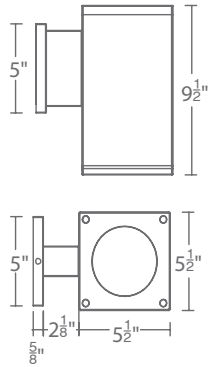

CUBE ARCHITECTURAL DC-WS06

WAC LIGHTING

LED Wall Mounts

Fixture Type:

Catalog Number:

Project: _____

Location: _____

PRODUCT DESCRIPTION

The latest energy efficient LED technology in an appealing cubical profile delivers accent and wall wash lighting. Comes in various light distribution and beam angle options.

FEATURES

- High performance exterior rated LED wall mount light
- Fixture can install upside down to alter light distribution
- Solid aluminum construction
- 5 year warranty

SPECIFICATIONS

Input: Universal voltage 120V - 277VAC, 50/60Hz
Dimming: Electronic low voltage (ELV) : 100% - 5%
0-10V: 100% - 1%
Light Source: High output 3 Step Mac Adam Ellipse COB
Rated life of 60,000 hours at L70
Finish: Electrostatically powder coated, white, black, bronze and graphite
Standards: IP65 rated, UL & cUL wet location listed, Energy Star® 2.2 rated Title 24 JA8-2016 Compliant
Operating Temp: -13°F to 122°F (-25°C to 50°C)

ORDERING NUMBER

Diameter	Watt	Beam	Beam Angle	Color Temp	CRI	Reference output¹	Efficacy	Light Distribution	Finish		
DC-WS06	6" 35W	S Straight up or down	16°	927S	2700K	90	2820	18842	81		BK Black WT White BZ Bronze GH Graphite
				827S	2700K	85	3385	22608	97		
				930S	3000K	90	2925	19543	84		
				830S	3000K	85	3535	23632	101		
				835S	3500K	85	3630	24255	104		
				840S	4000K	85	3665	24490	105		
		N Straight up or down	28°	927S	2700K	90	2800	7992	80		
				827S	2700K	85	3360	9589	96		
				930S	3000K	90	2900	8290	83		
				830S	3000K	85	3510	10024	100		
				835S	3500K	85	3600	10288	103		
				840S	4000K	85	3635	10388	104		
		F Straight up or down	38°	927S	2700K	90	2825	5451	81		
				827S	2700K	85	3390	6540	97		
				930S	3000K	90	2930	5654	84		
				830S	3000K	85	3545	6836	101		
				835S	3500K	85	3640	7017	104		
				840S	4000K	85	3675	7085	105		
F Away from the wall	N/A	927A	2700K	90	2860		82				
		827A	2700K	85	3435		98				
		930A	3000K	90	2970	N/A	85				
		830A	3000K	85	3590		103				
		835A	3500K	85	3685		105				
		840A	4000K	85	3720		106				
F Towards the wall	N/A	927B	2700K	90	2860		82				
		827B	2700K	85	3435		98				
		930B	3000K	90	2970	N/A	85				
		830B	3000K	85	3590		103				
		835B	3500K	85	3685		105				
		840B	4000K	85	3720		106				

DC-WS06- _____ - _____ ¹Reference output shows 35W output. Multiply by 0.7 to determine output for 22W combinations.

Example: **DC-WS06-F930A-WT**

wacighting.com
Phone (800) 526.2588
Fax (800) 526.2585

Headquarters/Eastern Distribution Center
44 Harbor Park Drive
Port Washington, NY 11050

Central Distribution Center
1600 Distribution Ct
Lithia Springs, GA 30122

Western Distribution Center
1750 Archibald Avenue
Ontario, CA 91760