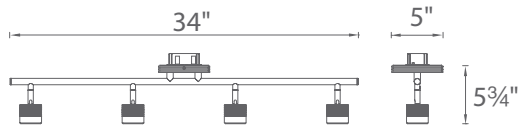

VECTOR – model: TK-49534

LED Fixed Rail

WAC LIGHTING

Responsible Lighting®

Fixture Type:

Catalog Number:

Project: _____

Location: _____

PRODUCT DESCRIPTION

33W LED Track Pack. The kit includes 34" track, mounting components in designer finishes and 4 stunning LED track luminaires.

FEATURES

- Energy Star® rated
- Iron track with individually adjustable aluminum track fixtures
- Wall or ceiling mount
- 350° horizontal and 90° vertical aiming
- ETL & cETL Damp Location Listed
- Driver located in J box with minimum inside dimension of 3½" x 3½" x 1½"
- Universal Voltage Input (120V - 277V)
- Color Temp: 3000K
- 90 CRI
- 60,000 hour rated life
- 5 year WAC Lighting product warranty

SPECIFICATIONS

Construction: Iron track with aluminum track luminaires and canopy

Light Source: Bridgelux V6 LED

Dimming: 0-10% Electronic Low Voltage dimmer

Mounting: Mounts directly to junction box, 120V - 277V

Standards: ETL & cETL, Damp Location Listed.

ORDERING INFORMATION

	Watt	LED Lumens	Delivered Lumens	Finish
TK-49534	33W	1500	1465	BN <i>Brushed Nickel</i> BR <i>Brushed Brass</i> CH <i>Chrome</i>

TK-49534 –

Example: **TK-49534-BR**

WAC Lighting

www.waclighting.com

Phone (800) 526.2588 • Fax (800) 526.2585

Headquarters/Eastern Distribution Center

44 Harbor Park Drive • Port Washington, NY 11050

Phone (516) 515.5000 • Fax (516) 515.5050

Western Distribution Center

1750 Archibald Avenue • Ontario, CA 91760

Phone (800) 526.2588 • Fax (800) 526.2585