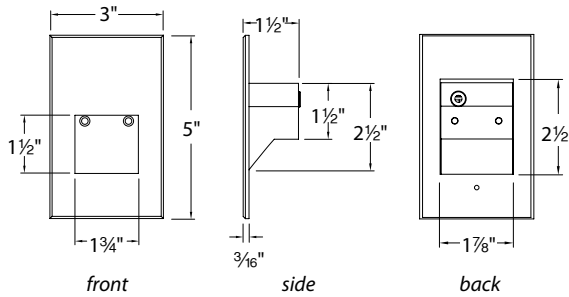

Model: WL-LED200

LEDme® Step Light

WAC LIGHTING

Responsible Lighting®

Fixture Type:

Catalog Number:

Project:

Location:

PRODUCT DESCRIPTION

Vertical rectangle LEDme® Step Light. Designed for safety and style on stairways, patios, decks, balcony areas, walkways and building perimeters. Features an architectural design. Energy efficient for long-lasting indoor and outdoor lighting solutions. Creates an attractive, romantic impression at night.

FEATURES

- 316 marine grade cast stainless steel (SS) available
- Direct wiring, no driver needed
- Low profile, flush to wall aesthetics with no visible hardware
- Turtle friendly (AM, RD colors)
- 40,000 hour rated life
- Balanced lighting, free of shadows with minimum glare
- Up to 200 fixtures can be connected in parallel
- Replaceable LED module
- 5 year WAC Lighting product warranty

SPECIFICATIONS

Construction: Die-cast aluminum or 316 marine grade cast stainless steel

Power: Direct wiring, no remote driver needed. Input voltage: 120V or 277V AC 50/60Hz

Light Source: 3000K CCT Samsung HV-AC High Power LED, CRI: 85
Optional color lenses. Total power consumption of 3.9W

Mounting: Fits into 2" x 4" J-Box with minimum inside dimensions of 3" L x 2" W x 2" H

Includes bracket for J-Box mount. See next page for spacing recommendations

Dimming: Dim to 10% with electronic low voltage (ELV) dimmer
Approved dimmers: Lutron Skylark SELV-300P-WH and Leviton Vizia VPE04

Standards: IP66, UL & cUL Listed for wet locations

FIXTURE PERFORMANCE

Model #	Lm	Model #	Lm	Model #	Lm	Model #	Lm	Model #	Lm
WL-LED200-C-SS	36	WL-LED200-C-BK	27	WL-LED200-C-WT	63	WL-LED200-C-BN	27	WL-LED200-C-BZ	29
WL-LED200-AM-SS	21	WL-LED200-AM-BK	16	WL-LED200-AM-WT	31	WL-LED200-AM-BN	16	WL-LED200-AM-BZ	17
WL-LED200-RD-SS	2	WL-LED200-RD-BK	2	WL-LED200-RD-WT	4	WL-LED200-RD-BN	2	WL-LED200-RD-BZ	2
WL-LED200-BL-SS	4	WL-LED200-BL-BK	3	WL-LED200-BL-WT	7	WL-LED200-BL-BN	3	WL-LED200-BL-BZ	4
WL-LED200F-C-SS	33	WL-LED200F-C-BK	23	WL-LED200F-C-WT	54	WL-LED200F-C-BN	23	WL-LED200F-C-BZ	26
WL-LED200F-AM-SS	18	WL-LED200F-AM-BK	13	WL-LED200F-AM-WT	27	WL-LED200F-AM-BN	13	WL-LED200F-AM-BZ	14
WL-LED200F-RD-SS	2	WL-LED200F-RD-BK	1.5	WL-LED200F-RD-WT	3	WL-LED200F-RD-BN	1.5	WL-LED200F-RD-BZ	2
WL-LED200F-BL-SS	4	WL-LED200F-BL-BK	3	WL-LED200F-BL-WT	4	WL-LED200F-BL-BN	3	WL-LED200F-BL-BZ	3

ORDER NUMBER

Model #	Color	Finish
WL-LED200 120V	C White 3000K	SS Stainless Steel
WL-LED200F 277V	AM Amber 610nm	BK Black
	RD Red 640nm	WT White
	BL Blue 450nm	BN Brushed Nickel
		BZ Bronze