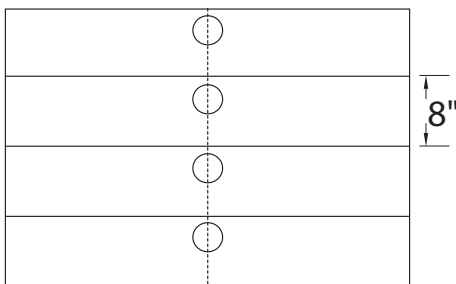

Mount in center of stair as close to the upper tread as possible.
For best results use one light per step for steps narrower than 5'.