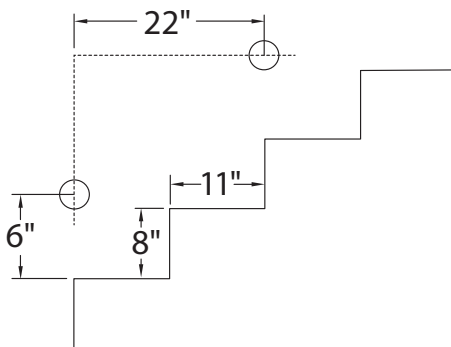

Stairs - Wall Mount