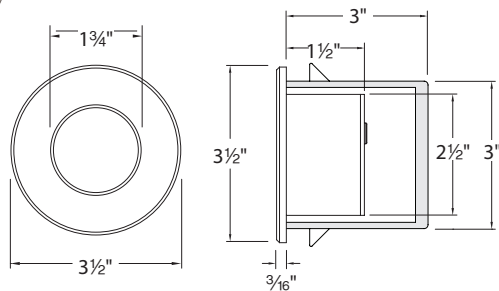

Model: WL-LED310

LEDme® Step Light

WAC LIGHTING

Responsible Lighting®

Fixture Type:

Catalog Number:

Project: _____

Location: _____

PRODUCT DESCRIPTION

Circular window LEDme® Step Light. Designed for safety and style on stairways, patios, decks, balcony areas, walkways and building perimeters. Features an architectural design. Energy efficient for long-lasting indoor and outdoor lighting solutions. Creates an attractive, romantic impression at night. Colored lights can be used for way finding.

FEATURES

- Direct wiring, no driver needed
- Low profile, flush to wall aesthetics with no visible hardware
- 40,000 hour rated life
- Balanced lighting, free of shadows with minimum glare
- Up to 200 fixtures can be connected in parallel
- Replaceable LED module
- 5 year WAC Lighting product warranty

SPECIFICATIONS

Construction: Die-cast aluminum

Power: Direct wiring, no remote driver needed
Input voltage: 120VAC 50/60Hz

Light Source: 3000K Samsung HV-AC High Power LED, CRI: 85
Total power consumption of 3.9W

Mounting: Supplied with junction box for recessed installation
Suitable for new construction or retrofit installations.
See next page for spacing recommendations

Dimming: Dim to 10% with electronic low voltage (ELV) dimmer
Approved dimmers: Lutron Skylark SELV-300P-WH and Leviton Vizia VPE04

Standards: IP66, UL & cUL listed for wet locations

FIXTURE PERFORMANCE

Model #	Lm	Model #	Lm	Model #	Lm
WL-LED310-C-BN	115	WL-LED310-C-BZ	115	WL-LED310-C-WT	115
WL-LED310-AM-BN	71	WL-LED310-AM-BZ	71	WL-LED310-AM-WT	71
WL-LED310-RD-BN	7	WL-LED310-RD-BZ	7	WL-LED310-RD-WT	7
WL-LED310-BL-BN	13	WL-LED310-BL-BZ	13	WL-LED310-BL-WT	13

ORDER NUMBER

Model #	Color	Finish
WL-LED310 120V	C White 3000K	BN Brushed Nickel BZ Bronze WT White
	AM Amber 610nm	
	RD Red 640nm	
	BL Blue 450nm	

FINISHES

WL-LED310 - -

Example: WL-LED310-C-WT

WAC Lighting
www.waclighting.com
Phone (800) 526.2588 • Fax (800) 526.2585

Headquarters/Eastern Distribution Center
44 Harbor Park Drive • Port Washington, NY 11050
Phone (516) 515.5000 • Fax (516) 515.5050

Western Distribution Center
1750 Archibald Avenue • Ontario, CA 91760
Phone (800) 526.2588 • Fax (800) 526.2585