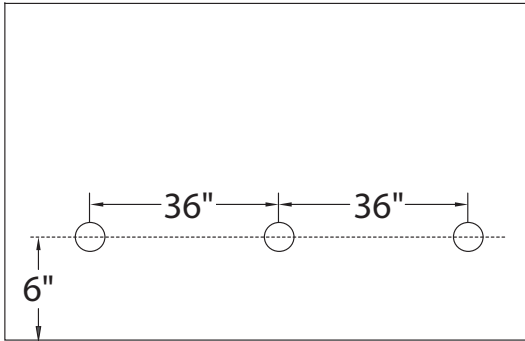

Model: WL-LED310

LEDme® Step Light

WAC LIGHTING

Responsible Lighting®

Spacing Recommendations for Optimal Light Distribution

Corridors / Hallways