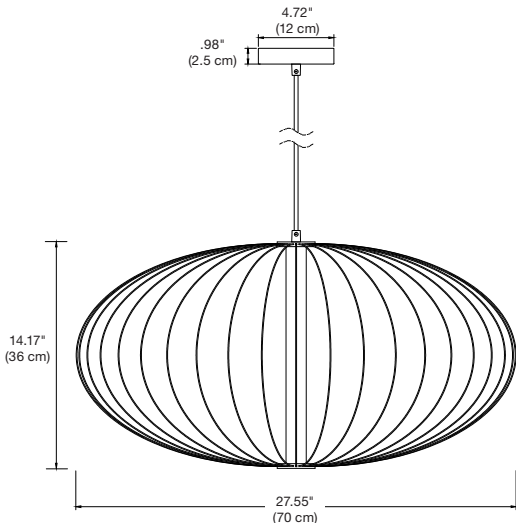

## SIZE

25" Diameter, Fixture Height 14", Maximum Hanging Length with Cable 60"

## LAMPING:

120V Input  
LED 5 Watt, 3000K (LED Included)  
80 Lumens Per Watt  
Total Lumens 357

**SPIRAL**

Product	Type	Fixture	Lamp	Size	Color Temperature	Finish
<b>ML</b>	<b>S</b>	<b>WFAD</b>	<b>5W</b>	<b>28</b>	<b>30K</b>	<b>BK</b>
ML Modern Lighting	S Suspension	WFAD Wire Frame Atom Disc	5W 5 Watts	28 28" wide	30K 3000K Warm White	BK Black

**STRAIGHT**