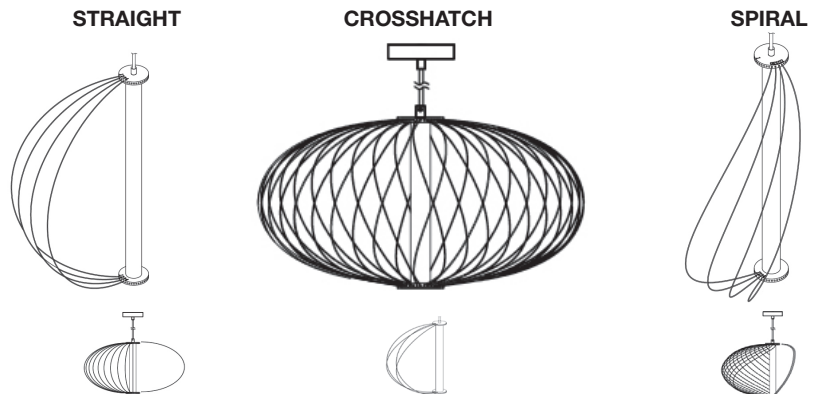

ASSEMBLE TO YOUR LIKING

PROJECT	FIXTURE TYPE	DATE