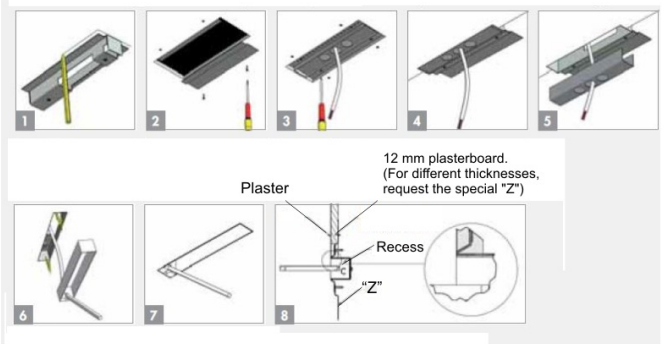

Date: _____ Project: _____
Fixture Type: _____ Specifier/Rep: _____

Assembly instructions for outer casing plasterboard

Exact Measurements: Metric

Model: D4-9012

Additional Details

Used for outer casing plasterboard

Components for use with....

- Spillo - Recessed - 1Rod - [D4-6007WHI] -- 52.6cm / 20 11/16" - 6.60W LED - 3000K - White
- Spillo - Recessed - 1Rod - [D4-6007CHR] -- 52.6cm / 20 11/16" - 6.60W LED - 3000K - Chrome
- Spillo - Recessed - 1Rod - [D4-6007BLA] -- 52.6cm / 20 11/16" - 6.60W LED - 3000K - Black