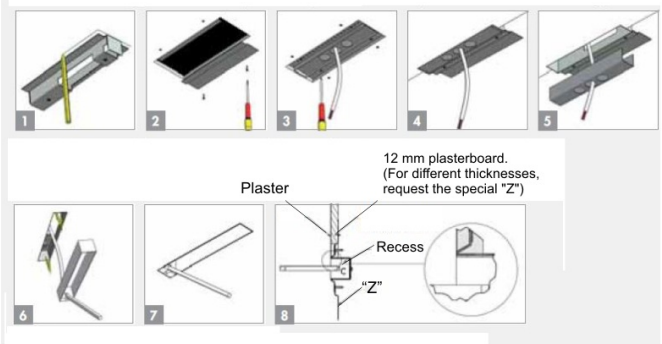

Date: _____ Project: _____
Fixture Type: _____ Specifier/Rep: _____

Assembly instructions for outer casing plasterboard

Exact Measurements: Metric

Model: D4-9029

Additional Details

Used for outer casing Plasterboard

Components for use with....

- Spillo - Semi Recessed - 5 Rods - [D4-6017WHI] -- 100cm / 39 3/8" - 45.72W LED - 3000K - White
- Spillo - Semi Recessed - 5 Rods - [D4-6017CHR] -- 100cm / 39 3/8" - 45.72W LED - 3000K - Chrome
- Spillo - Semi Recessed - 5 Rods - [D4-6017BLA] -- 100cm / 39 3/8" - 45.72W LED - 3000K - Black