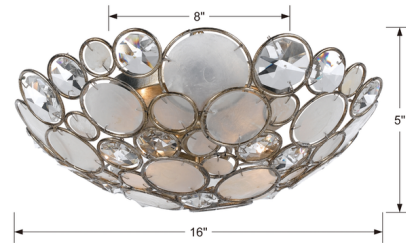

## Palla Semi Flush Ceiling Light By Crystorama

### Description

The Palla Semi Flush Ceiling Light is an organic mix of glamour and elegance. Each frame is fitted with hand pinned organic, natural textured Capiz shells. Whether the look is rustic, boho, or a coastal vibe, this light is as versatile as it is stylish.

Shown in antique silver / capiz crystal

### Specifications

COLOR	N/A
BODY FINISH	Antique Silver / Capiz Crystal
WATTAGE	27W
DIMMER	Standard 120V
DIMENSIONS	16"W x 5"H
BULB NOT INCLUDED	3 x B10/Candelabra (E12)/9W/120V LED
COUNTRY OF ORIGIN	China