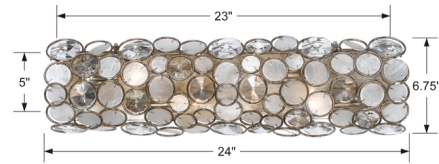

Description

The Palla Bathroom Vanity Light is an organic mix of glamour and elegance. Each frame is fitted with hand pinned organic, natural textured Capiz shells. Whether the look is rustic, boho, or a coastal vibe, this light is as versatile as it is stylish.

Shown in antique silver / capiz crystal

Specifications

COLOR	N/A
BODY FINISH	Antique Silver / Capiz Crystal
WATTAGE	36W
DIMMER	Standard 120V
DIMENSIONS	24"W x 6.75"H x 3.5"D
BULB NOT INCLUDED	4 x B10/Candelabra (E12)/9W/120V LED
COUNTRY OF ORIGIN	China