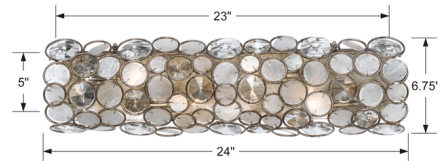

Description

The Palla Bathroom Vanity Light is an organic mix of glamour and elegance. Each frame is fitted with hand pinned organic, natural textured Capiz shells. Whether the look is rustic, boho, or a coastal vibe, this light is as versatile as it is stylish.

Shown in antique silver / capiz crystal

Specifications

COLOR	N/A
BODY FINISH	Antique Silver / Capiz Crystal
WATTAGE	36W
DIMMER	Standard 120V
DIMENSIONS	24"W x 6.75"H x 3.5"D
BULB NOT INCLUDED	4 x B10/Candelabra (E12)/9W/120V LED
COUNTRY OF ORIGIN	China