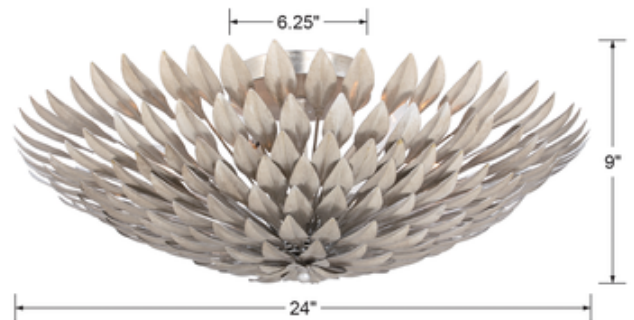

BRAND

Crystorama

DESCRIPTION

The Broche Ceiling Mount Fixture brings a tailored elegance to your interior space. The smooth petal inspired metal frame casts warm shadows across your room.

Shown in: Antique Gold

SHADE COLOR	N/A
BODY FINISH	Antique Gold
WATTAGE	360W
DIMMER	Standard 120V
DIMENSIONS	24"W x 9"H
BULB NOT INCLUDED	
LAMP	6 x B10/Candelabra (E12)/60W/120V Incandescent 6 x B10/Candelabra (E12)/120V LED