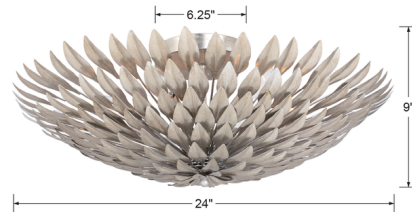

## Broche Bowl Ceiling Light By Crystorama

### Description

The Broche Ceiling Mount Fixture brings a tailored elegance to your interior space. The smooth petal inspired metal frame casts warm shadows across your room.

Shown in antique gold

### Specifications

COLOR	N/A
BODY FINISH	Antique Gold
WATTAGE	360W
DIMMER	Standard 120V
DIMENSIONS	24"W x 9"H
BULB NOT INCLUDED	6 x B10/Candelabra (E12)/60W/120V Incandescent
OTHER BULB OPTIONS	6 x B10/Candelabra (E12)/120V LED
COUNTRY OF ORIGIN	China