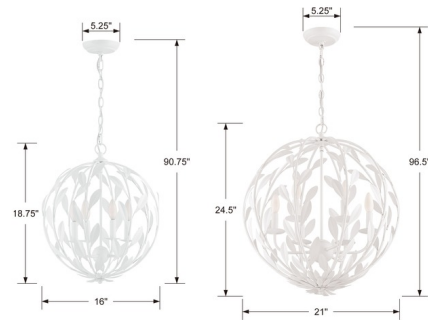

### Description

Broche Round Pendant brings a tailored elegance to your interior space. The smooth circular petal inspired metal frame casts warm shadows across your room. Note: Not all options are available.

### Specifications

COLOR . . . . . N/A  
BODY FINISH . . . . . English Bronze / Antique Gold  
WATTAGE . . . . . 36W  
DIMMER . . . . . Standard 120V  
DIMENSIONS . . . . . 16"W x 18.75"H  
BULB NOT INCLUDED . . . . . 4 x B10/Candelabra (E12)/9W/120V LED  
COUNTRY OF ORIGIN . . . . . China

### Technical Information

PRODUCT DIMENSIONS . . . . . Chain Length: 72"

Shown in english bronze / antique gold

CLICK TO VIEW PRODUCT

Notes: