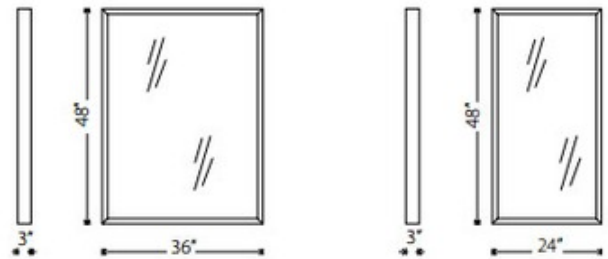

**BRAND**

Nuevo

**DESCRIPTION**

Glam Mirror features a Polished Stainless Steel frame. Available in a 24 inch wide x 48 high x 3 inch deep wall, 36 inch wide x 48 inch high x 3 inch deep wall, as well as a 48 inch wide x 86.5 inch high x 3 inch deep floor version.

<b>COLOR</b>	Mirror
<b>BODY FINISH</b>	Polished Stainless Steel
<b>WATTAGE</b>	N/A
<b>DIMMER</b>	N/A
<b>DIMENSIONS</b>	36"W x 48"H x 3"D
<b>LAMP</b>	N/A

**SPEC #** NUE100169

COMPANY	PROJECT	FIXTURE TYPE	APPROVED BY	DATE