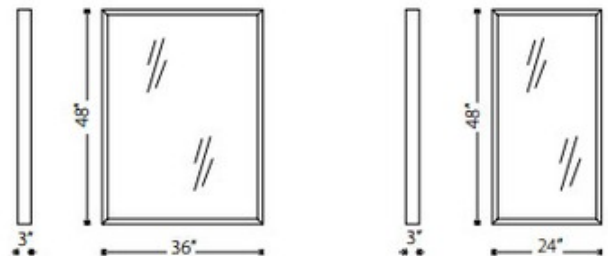

BRAND

Nuevo

DESCRIPTION

Glam Mirror features a Polished Stainless Steel frame. Available in a 24 inch wide x 48 high x 3 inch deep wall, 36 inch wide x 48 inch high x 3 inch deep wall, as well as a 48 inch wide x 86.5 inch high x 3 inch deep floor version.

Shown in: Polished Stainless Steel / Mirror

SHADE COLOR	Mirror
BODY FINISH	Polished Stainless Steel
WATTAGE	N/A
DIMMER	N/A
DIMENSIONS	36"W x 48"H x 3"D
LAMP	N/A

ITEM NUMBER NUE100169

COMPANY	PROJECT	FIXTURE TYPE	APPROVED BY	DATE