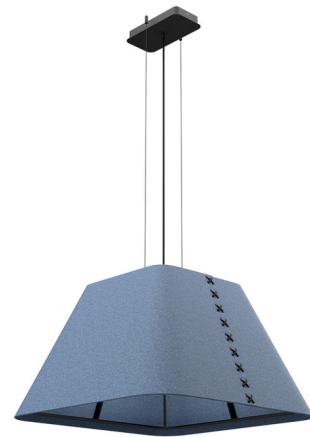

Lightology

lightology.com
866-954-4489
07-06-26

Project: _____

Company: _____

Location: _____ Fixture Type: _____

SPEC #: **BZZI004610**

Approved On: _____ Approved By: _____

BuzziShade Square Pendant By BuzziSpace

Description

The BuzziShade Square Pendant has a unique personality that combines a nicely finished metal frame with the signature BuzziFelt around the outside that aids in reducing external noise levels. Available in Stonegrey, Anthracite, Light Blue, or Off White. Canopy is 5.51in. x 11.02in. x 1.57in. UL listed.

Specifications

COLOR Light Blue
BODY FINISH Black
WATTAGE 19W
DIMMER 0-10V
DIMENSIONS 29.53"W x 17.32"H
INTEGRATED LED MODULE LED/19W/120-277V LED
COUNTRY OF ORIGIN Netherlands

Technical Information

PRODUCT DIMENSIONS Cable Length: 196.85"
COLOR RENDERING 90 CRI
LAMP COLOR 3000K
LUMENS/WATT 78.95
LUMINOUS FLUX 1500 lumens

Shown in black / light blue

CLICK TO VIEW PRODUCT

Notes: