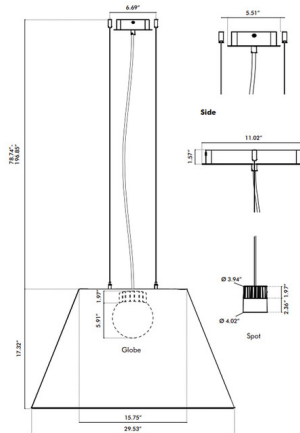

CLICK TO VIEW PRODUCT

Notes: