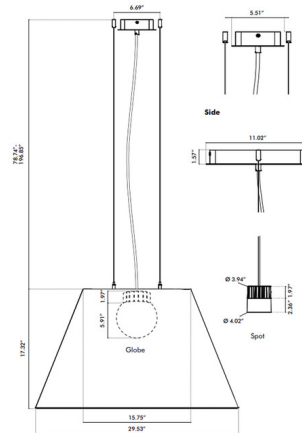

CLICK TO VIEW PRODUCT

Notes: