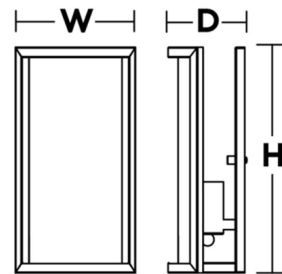

By AFX

Description

The Austin Wall Sconce features a square construction that has a copper mesh screen with a Bronze finish. Ideal for use in hallways, entrances or wherever general lighting is needed. Mounts to standard junction box, mounting holes and hardware are included. ETL listed, damp locations. ADA compliant.

Shown in bronze / copper

H W D
11" 6" 3-3/4"

Specifications

COLOR	Copper
BODY FINISH	Bronze
WATTAGE	60W
DIMMER	Standard 120V
DIMENSIONS	3.75"W x 11"H x 6"D
BULB NOT INCLUDED	1 x Edison/Medium (E26)/60W/120V Incandescent
OTHER BULB OPTIONS	1 x Edison/Medium (E26)/120V LED
COUNTRY OF ORIGIN	China