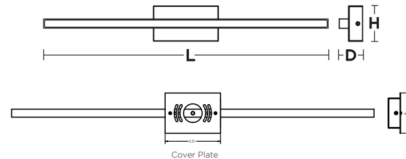

Description

The Barlow Bathroom Vanity Light features a clean and simple design with a long arm that features an integrated LED module. Can be mounted horizontally or vertically to a 2 X 4 junction box (not included) or a 4 X 4 box with the included cover plate. Note: Black finish image shown with 4 inch junction box cover plate.

Specifications

COLOR Frosted
 BODY FINISH Satin Nickel
 WATTAGE 20W
 DIMMER Low Voltage Electronic
 DIMENSIONS 18"W x 3"H x 2.25"D
 INTEGRATED LED MODULE 1 x LED/20W/120V LED
 COUNTRY OF ORIGIN China

Technical Information

LAMP LIFE 50000 hours
 COLOR RENDERING 90 CRI
 LAMP COLOR 3000K
 LUMENS/WATT 51.85
 LUMINOUS FLUX 1037 lumens

Shown in satin nickel / frosted

L	H	D
18"	3"	2-1/4"
24"	3"	2-1/4"
36"	3"	2-1/4"

CLICK TO VIEW PRODUCT