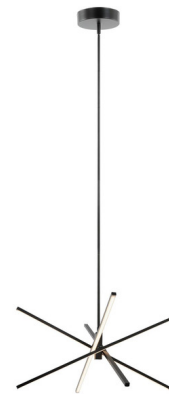

Lightology

lightology.com
866-954-4489
04-28-26

Project: _____

Company: _____

Location: _____ Fixture Type: _____

SPEC #: **AFX1004945**

Approved On: _____ Approved By: _____

Jaxx Pendant By AFX

Description

The Jaxx Semi Flush Ceiling Light features unique angled bars with a chrome finish. Perfect for kitchens, hallways, and anywhere that needs highlighted illumination. Mounts to a standard junction box. Available in a variety of finishes complemented by a White acrylic lens. TRIAC and ELV dimming.

Specifications

COLOR	White Acrylic
BODY FINISH	Black
WATTAGE	40W
DIMMER	Low Voltage Electronic
DIMENSIONS	24"W x 11.42"H x 24"D
INTEGRATED LED MODULE	1 x LED/40W/120V LED
COUNTRY OF ORIGIN	China

Technical Information

PRODUCT DIMENSIONS	Adjustable rigid stem expandable up to 6 feet
LAMP LIFE	50000 hours
COLOR RENDERING	90 CRI
LAMP COLOR	3000K
LUMENS/WATT	48.50
LUMINOUS FLUX	1940 lumens

Shown in black / white acrylic