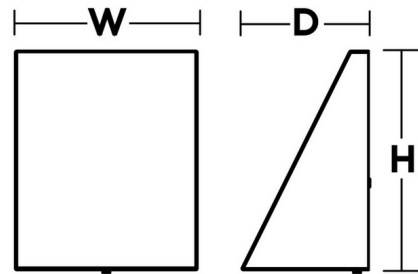

Description

The Watson Outdoor Wall Sconce features a clean and simple design, perfect for a porch, utility area, or anywhere illumination is needed. Built with a downlight wall wash effect, this sconce highlights architecture, while reducing glare. Switchable LED color temperature options include 2700K, 3000K, 3500K, 4000K, and 5000K. TRIAC and ELV dimming at 120V. 0-10V dimming at 277V.

Shown in black / frosted

W	H	D
5"	5.98"	3.5"
8"	9.5"	3.5"

Specifications

COLOR	Frosted
BODY FINISH	Black
WATTAGE	12W
DIMMER	Low Voltage Electronic
DIMENSIONS	5"W x 5.98"H x 3.5"D
INTEGRATED LED MODULE	1 x LED/12W/120-277V LED
COUNTRY OF ORIGIN	China