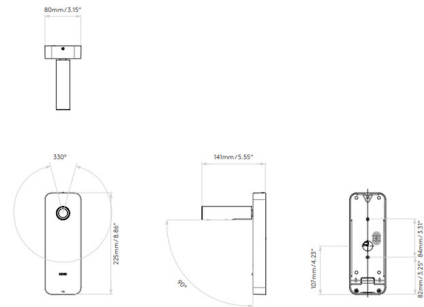

### Description

The Enna USB Wall Sconce brings a clean architectural vibe to a variety of spaces in your home. The cylindrical shade is complemented by a smooth form. Head tilts 90 degrees and rotates 330 degrees. Available in Matt Nickel, Bronze, Matte Gold, Matt White, and Matte Black finishes. Features on/off switch located on backplate as well as a USB port that allows you to charge your devices. UL listed. NOTE: THIS FIXTURE DOES NOT MOUNT TO STANDARD JUNCTION BOX, 2IN. X 4IN. JUNCTION BOX REQUIRED

### Specifications

COLOR	N/A
BODY FINISH	Matte Nickel
WATTAGE	4.1W
DIMMER	Not Dimmable
DIMENSIONS	3.15"W x 8.86"H x 5.55"D
INTEGRATED LED MODULE	1 x LED/4.1W/120V LED
COUNTRY OF ORIGIN	China

### Technical Information

BEAM ANGLE	17°
COLOR RENDERING	90 CRI
LAMP COLOR	2700K
LUMENS/WATT	36.34
LUMINOUS FLUX	149 lumens

Shown in matte nickel

CLICK TO VIEW PRODUCT

Notes: