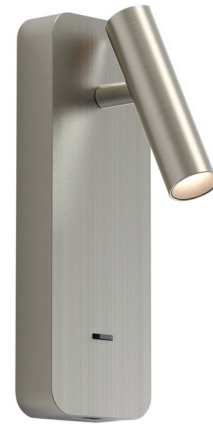

## Enna USB Wall Sconce

By Astro Lighting

### Description

The Enna USB Wall Sconce brings a clean architectural vibe to a variety of spaces in your home. The cylindrical shade is complemented by a smooth form. Head tilts 90 degrees and rotates 330 degrees. Available in Matt Nickel, Bronze, Matte Gold, Matt White, and Matte Black finishes. Features on/off switch located on backplate as well as a USB port that allows you to charge your devices. UL listed. NOTE: THIS FIXTURE DOES NOT MOUNT TO STANDARD JUNCTION BOX, 2IN. X 4IN. JUNCTION BOX REQUIRED

### Specifications

COLOR	N/A
BODY FINISH	Matte Nickel
WATTAGE	4.1W
DIMMER	Not Dimmable
DIMENSIONS	3.15"W x 8.86"H x 5.55"D
INTEGRATED LED MODULE	1 x LED/4.1W/120V LED
COUNTRY OF ORIGIN	China

### Technical Information

BEAM ANGLE	17°
COLOR RENDERING	90 CRI
LAMP COLOR	2700K
LUMENS/WATT	36.34
LUMINOUS FLUX	149 lumens

Shown in matte nickel

CLICK TO VIEW PRODUCT

Notes: