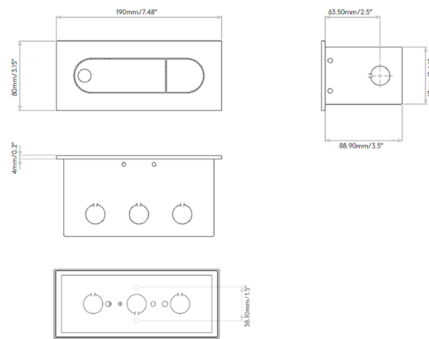

CLICK TO VIEW PRODUCT

Notes: