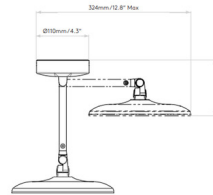

Shown in polished chrome / mirror