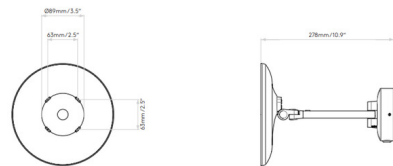

Lightology

lightology.com
866-954-4489
04-25-26

Project: _____

Company: _____

Location: _____ Fixture Type: _____

SPEC #: **AST1004972**

Approved On: _____ Approved By: _____

Mascali Wall Mirror By Astro Lighting

Description

The Mascali Wall Mirror features a clean and simple design with a round mirror that has a thin LED light the goes around the edge of the mirror. The mirror is situated on an arm allowing you to move the mirror and light to where you need it the most. Available in Polished Chrome or Matte Black. UL listed, damp locations.

Specifications

COLOR	Mirror
BODY FINISH	Polished Chrome
WATTAGE	7.3W
DIMMER	Not Dimmable
DIMENSIONS	8.46"W x 8.46"H x 10.94"D
INTEGRATED LED MODULE	1 x LED/7.3W/120V LED
COUNTRY OF ORIGIN	China

Technical Information

BEAM ANGLE	116°
COLOR RENDERING	90 CRI
LAMP COLOR	3000K
LUMENS/WATT	19.04
LUMINOUS FLUX	139 lumens

Shown in polished chrome / mirror

CLICK TO VIEW PRODUCT

Notes: