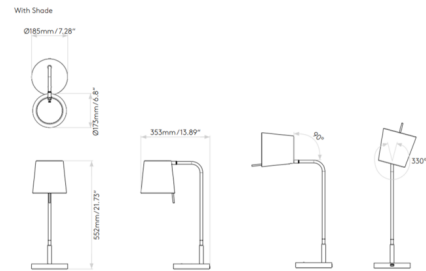

Description

The Mitsu Table Lamp features a clean and simple design with a Matte Nickel or Bronze finish complemented by a small cylinder shaped fabric shade. Tilt adjustable angle 90 degrees. Rotation adjustable angle 330 degrees. On/off switch on cord.

Shown in matte nickel / white

Specifications

COLOR	White
BODY FINISH	Matte Nickel
WATTAGE	12W
DIMMER	N/A
DIMENSIONS	13.89"W x 21.73"H x 7.28"D
BULB NOT INCLUDED	1 x A19/Medium (E26)/12W/120V LED
COUNTRY OF ORIGIN	China