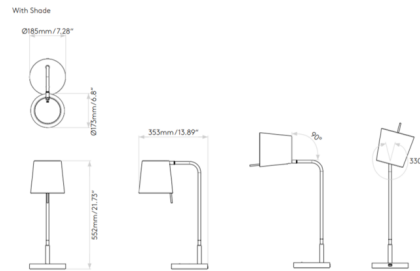

### Description

The Mitsu Table Lamp features a clean and simple design with a Matte Nickel or Bronze finish complemented by a small cylinder shaped fabric shade. Tilt adjustable angle 90 degrees. Rotation adjustable angle 330 degrees. On/off switch on cord.

### Specifications

COLOR . . . . . White  
BODY FINISH . . . . . Matte Nickel  
WATTAGE . . . . . 12W  
DIMMER . . . . . N/A  
DIMENSIONS . . . . . 13.89"W x 21.73"H x 7.28"D  
BULB NOT INCLUDED . . . . . 1 x A19/Medium (E26)/12W/120V LED  
COUNTRY OF ORIGIN . . . . . China