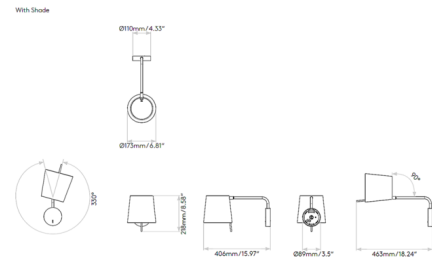

Description

The Mitsu Swing Arm Wall Sconce features a clean and simple design with a Matte Nickel or Bronze finish complemented by a small cylinder shaped fabric shade. The head of the lamp can rotate allowing you to direct the light to where you need it most. Tilt adjustable angle 90 degrees. Rotation adjustable angle 330 degrees. Mounts to 4 inch octagon junction box. On/Off switch is located on the backplate.

Shown in matte nickel / oyster

Specifications

COLOR	Oyster
BODY FINISH	Matte Nickel
WATTAGE	12W
DIMMER	Standard 120V
DIMENSIONS	6.81"W x 8.58"H x 15.98"D
BULB NOT INCLUDED	1 x A19/Medium (E26)/12W/120V LED
COUNTRY OF ORIGIN	China