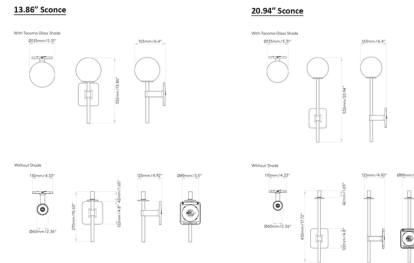

### Specifications

COLOR	White
BODY FINISH	Polished Chrome
WATTAGE	3.5W
DIMMER	Low Voltage Electronic
DIMENSIONS	5.31"W x 13.86"H x 6.4"D
BULB NOT INCLUDED	1 x JCD/G9/3.5W/120V LED
COUNTRY OF ORIGIN	China