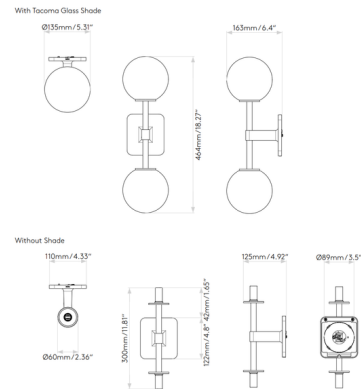

Shown in polished chrome / white

Specifications

COLOR	White
BODY FINISH	Polished Chrome
WATTAGE	7W
DIMMER	Low Voltage Electronic
DIMENSIONS	5.31"W x 18.27"H x 6.4"D
BULB NOT INCLUDED	2 x JCD/G9/3.5W/120V LED
COUNTRY OF ORIGIN	China

CLICK TO VIEW PRODUCT

Notes: