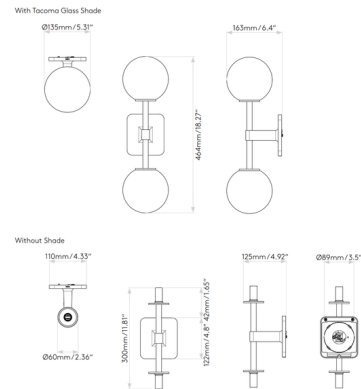

Lightology

lightology.com
866-954-4489
04-02-26

Project: _____

Company: _____

Location: _____ Fixture Type: _____

SPEC #: **AST1005010**

Approved On: _____ Approved By: _____

Tacoma Round Twin Wall Sconce By Astro Lighting

Description

The Tacoma Round Twin Wall Sconce features hand-blown glass globe shades available in a smooth or ribbed texture. This light is suitable for a range of applications from bathrooms to living rooms and hallways, offering ambient illumination and contemporary style.

Shown in polished chrome / white

Specifications

COLOR	White
BODY FINISH	Polished Chrome
WATTAGE	7W
DIMMER	Low Voltage Electronic
DIMENSIONS	5.31"W x 18.27"H x 6.4"D
BULB NOT INCLUDED	2 x JCD/G9/3.5W/120V LED
COUNTRY OF ORIGIN	China