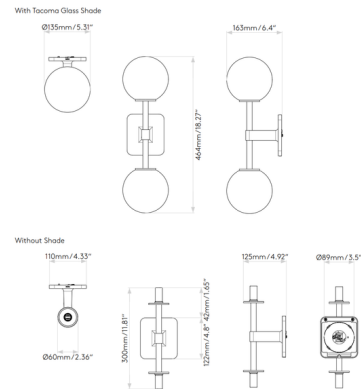

### Specifications

COLOR	White
BODY FINISH	Polished Chrome
WATTAGE	7W
DIMMER	Low Voltage Electronic
DIMENSIONS	5.31"W x 18.27"H x 6.4"D
BULB NOT INCLUDED	2 x JCD/G9/3.5W/120V LED
COUNTRY OF ORIGIN	China