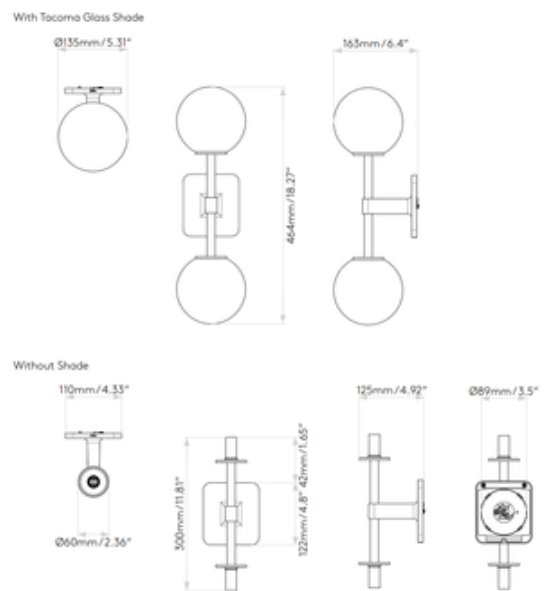

COMPANY	PROJECT	FIXTURE TYPE	APPROVED BY	DATE