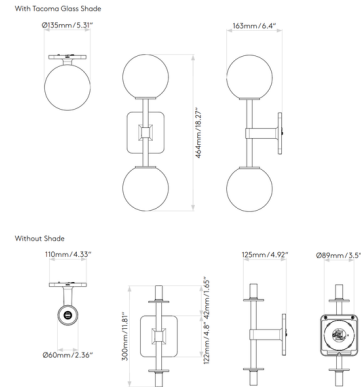

Lightology

lightology.com
866-954-4489
06-04-26

Project: _____
 Company: _____
 Location: _____ Fixture Type: _____
 SPEC #: **AST1005015**
 Approved On: _____ Approved By: _____

Tacoma Round Twin Wall Sconce By Astro Lighting

Description

The Tacoma Round Twin Wall Sconce features hand-blown glass globe shades available in a smooth or ribbed texture. This light is suitable for a range of applications from bathrooms to living rooms and hallways, offering ambient illumination and contemporary style.

Shown in antique brass / smoke ribbed

Specifications

COLOR	Smoke Ribbed
BODY FINISH	Antique Brass
WATTAGE	7W
DIMMER	Low Voltage Electronic
DIMENSIONS	5.31"W x 18.27"H x 6.4"D
BULB NOT INCLUDED	2 x JCD/G9/3.5W/120V LED
COUNTRY OF ORIGIN	China