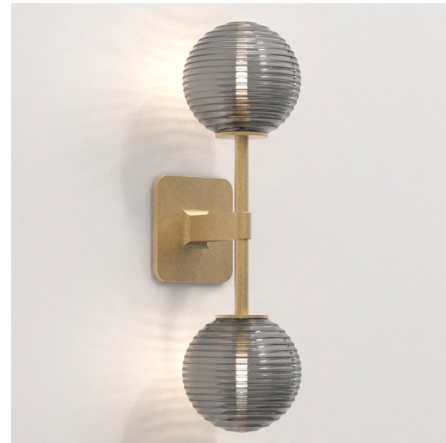

Lightology

lightology.com
866-954-4489
06-04-26

Project: _____
 Company: _____
 Location: _____ Fixture Type: _____
 SPEC #: **AST1005015**
 Approved On: _____ Approved By: _____

Tacoma Round Twin Wall Sconce By Astro Lighting

Description

The Tacoma Round Twin Wall Sconce features hand-blown glass globe shades available in a smooth or ribbed texture. This light is suitable for a range of applications from bathrooms to living rooms and hallways, offering ambient illumination and contemporary style.

Shown in antique brass / smoke ribbed

Specifications

COLOR	Smoke Ribbed
BODY FINISH	Antique Brass
WATTAGE	7W
DIMMER	Low Voltage Electronic
DIMENSIONS	5.31"W x 18.27"H x 6.4"D
BULB NOT INCLUDED	2 x JCD/G9/3.5W/120V LED
COUNTRY OF ORIGIN	China