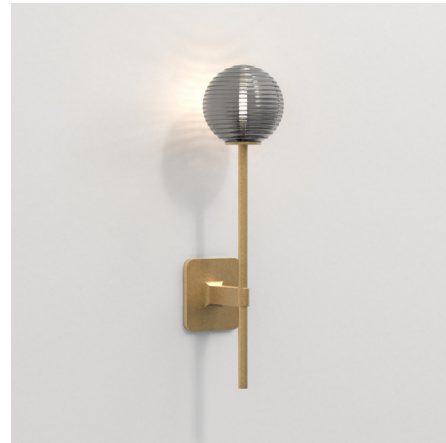

# Lightology

lightology.com  
866-954-4489  
06-04-26

Project: \_\_\_\_\_  
 Company: \_\_\_\_\_  
 Location: \_\_\_\_\_ Fixture Type: \_\_\_\_\_  
 SPEC #: **AST1005024**  
 Approved On: \_\_\_\_\_ Approved By: \_\_\_\_\_

## Tacoma Round Wall Sconce By Astro Lighting

### Description

The Tacoma Round Wall Sconce features a hand-blown glass globe shade available in a smooth or ribbed texture. This light is suitable for a range of applications from bathrooms to living rooms and hallways, offering ambient illumination and contemporary style.

### Specifications

COLOR . . . . . Smoke Ribbed  
 BODY FINISH . . . . . Antique Brass  
 WATTAGE . . . . . 3.5W  
 DIMMER . . . . . Low Voltage Electronic  
 DIMENSIONS . . . . . 5.31\"W x 20.94\"H x 6.4\"D  
 BULB NOT INCLUDED . . . . . 1 x JCD/G9/3.5W/120V LED  
 COUNTRY OF ORIGIN . . . . . China