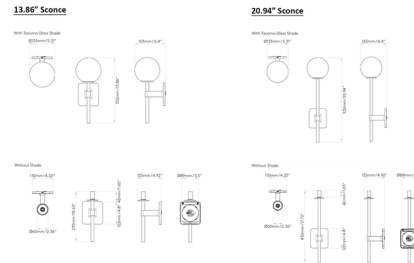

### Specifications

COLOR . . . . . Smoke Ribbed  
 BODY FINISH . . . . . Antique Brass  
 WATTAGE . . . . . 3.5W  
 DIMMER . . . . . Low Voltage Electronic  
 DIMENSIONS . . . . . 5.31\"W x 20.94\"H x 6.4\"D  
 BULB NOT INCLUDED . . . . . 1 x JCD/G9/3.5W/120V LED  
 COUNTRY OF ORIGIN . . . . . China