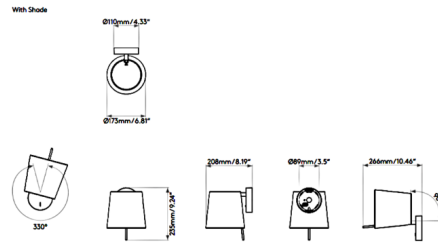

Description

The Mitsu Wall Sconce features a clean and simple design complemented by a small cylinder shaped fabric shade. The head of the lamp can rotate allowing you to direct the light to where you need it most. Tilt adjustable angle 90 degrees. Rotation adjustable angle 330 degrees. On/off switch on canopy. Mounts to 4 inch octagon junction box. UL listed.

Shown in matte nickel / white

Specifications

COLOR White
 BODY FINISH Matte Nickel
 WATTAGE 12W
 DIMMER N/A
 DIMENSIONS 6.81"W x 9.25"H x 8.19"D
 BULB NOT INCLUDED 1 x A19/Medium (E26)/12W/120V LED
 COUNTRY OF ORIGIN China