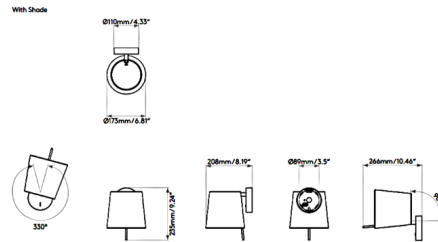

### Description

The Mitsu Wall Sconce features a clean and simple design complemented by a small cylinder shaped fabric shade. The head of the lamp can rotate allowing you to direct the light to where you need it most. Tilt adjustable angle 90 degrees. Rotation adjustable angle 330 degrees. On/off switch on canopy. Mounts to 4 inch octagon junction box. UL listed.

### Specifications

COLOR	White
BODY FINISH	Matte Nickel
WATTAGE	12W
DIMMER	N/A
DIMENSIONS	6.81"W x 9.25"H x 8.19"D
BULB NOT INCLUDED	1 x A19/Medium (E26)/12W/120V LED
COUNTRY OF ORIGIN	China

CLICK TO VIEW PRODUCT