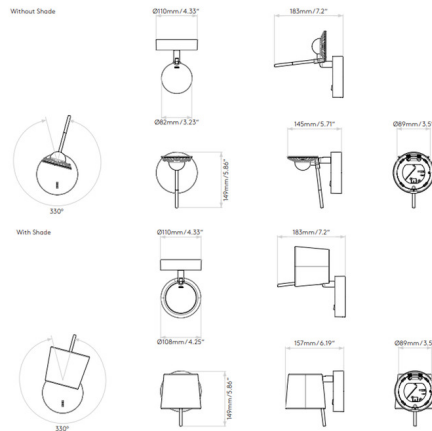

CLICK TO VIEW PRODUCT

Notes: