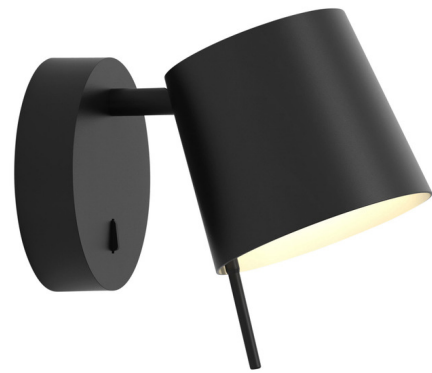

Lightology

lightology.com
866-954-4489
12-05-25

Project: _____
 Company: _____
 Location: _____ Fixture Type: _____
 SPEC #: **AST1005034**
 Approved On: _____ Approved By: _____

Miura Wall Sconce By Astro Lighting

Description

Miura Wall Sconce features a clean and simple design with a round canopy that has a slender arm that reaches out to hold the slightly tapered cone shade. Available with a Matte Black, Matte Nickel, or Matte Gold finish complemented by a Matte Black, Matte Gold, or Matte Nickel colored shade. On/off switch located on the backplate. Mounts to standard junction box. UL listed.

Specifications

COLOR Matte Black
 BODY FINISH Matte Black
 WATTAGE 7.7W
 DIMMER Not Dimmable
 DIMENSIONS 4.33"W x 5.87"H x 5.71"D
 INTEGRATED LED MODULE 1 x LED/7.7W/120V LED
 COUNTRY OF ORIGIN China

Technical Information

COLOR RENDERING 80 CRI
 LAMP COLOR 2700K
 LUMENS/WATT 39.74
 LUMINOUS FLUX 306 lumens

Shown in matte black / matte black

CLICK TO VIEW PRODUCT

Notes: