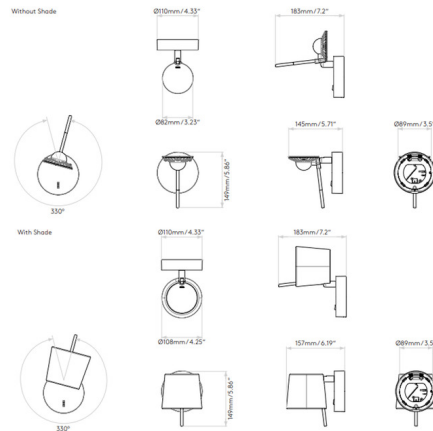

CLICK TO VIEW PRODUCT

Notes: