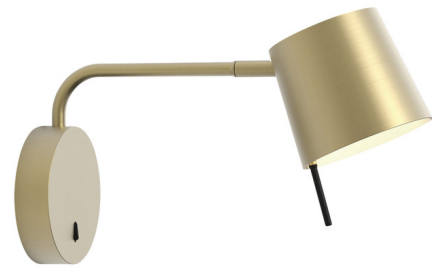

Lightology

lightology.com
866-954-4489
07-02-26

Project: _____
 Company: _____
 Location: _____ Fixture Type: _____
 SPEC #: **AST1005048**
 Approved On: _____ Approved By: _____

Miura Swing Arm Wall Sconce By Astro Lighting

Description

Miura Swing Arm Wall Sconce features a clean and simple design with a round canopy that has a slender arm that reaches out to hold the slightly tapered shade. 330 degree rotation. Available with a Matte Black, Matte Nickel, or Matte Gold finish complemented by a Matte Black, Matte Gold, or Matte Nickel colored shade. On/off switch located on the backplate. Sold as a complete fixture including shade. Mounts to standard junction box.

Specifications

COLOR Matte Gold
 BODY FINISH Matte Gold
 WATTAGE 7.7W
 DIMMER Not Dimmable
 DIMENSIONS 4.33"W x 6.46"H x 10.96"D
 INTEGRATED LED MODULE 1 x LED/7.7W/120V LED
 COUNTRY OF ORIGIN China

Technical Information

COLOR RENDERING 80 CRI
 LAMP COLOR 2700K
 LUMENS/WATT 39.74
 LUMINOUS FLUX 306 lumens

Shown in matte gold / matte gold

CLICK TO VIEW PRODUCT

Notes: