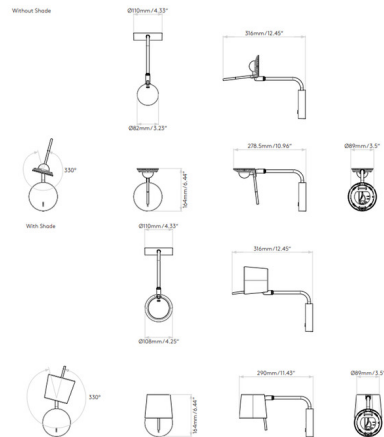

Shown in matte gold / matte gold