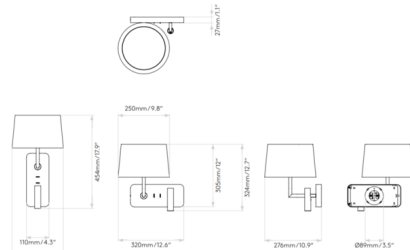

Description

The Side By Side Wall Sconce features a clean and simple design with a rectangular backplate and adjustable LED spot light supporting a tapered fabric shade. The sconce can be mounted with the backplate horizontally so that the spot light is on the side or vertically so the spot light is below the main light. Side by Side is available with or without a USB port for a charging cord, making it a functional and stylish as a reading light flanking a bed. Independent on/off switches for LED spotlight and wall sconce are located on the backplate. One 3.2 watt non-dimmable LED module for spot light is included (2700K, 24.4 degree beam angle, 126 lumens). Note: The 11.8 inch size is only available with Oyster or White Shade. The 12.6 inch size is only available with Black, White, or Putty shade.

Specifications

COLOR	Black
BODY FINISH	Matte Nickel
WATTAGE	15.2W
DIMMER	Standard 120V
DIMENSIONS	12.6"W x 12.7"H x 10.9"D
BULB NOT INCLUDED	1 x A19/Medium (E26)/12W/120V LED
BULB NOT INCLUDED	1 x LED/3.2W/120V LED
COUNTRY OF ORIGIN	China

Technical Information

BEAM ANGLE	24°
------------	-----

Shown in matte nickel / black

CLICK TO VIEW PRODUCT

Notes: