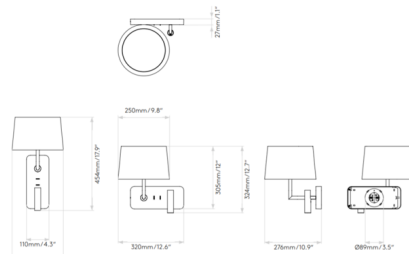

### Description

The Side By Side Wall Sconce features a clean and simple design with a rectangular backplate that features an LED spot light and can be mounted so that the spot light is on the side or below the main light. Note: One 3.2 watt non-dimmable LED module for spot light is included (24.4 degree beam angle, 126 lumens). Independent on/off switches on backplate for LED spotlight and wall sconce.

### Specifications

COLOR	Black
BODY FINISH	Matte Nickel
WATTAGE	15.2W
DIMMER	N/A
DIMENSIONS	10.24"W x 8.15"H x 6.85"D
BULB NOT INCLUDED	1 x A19/Medium (E26)/12W/120V LED
BULB NOT INCLUDED	1 x LED/3.2W/120V LED
COUNTRY OF ORIGIN	China