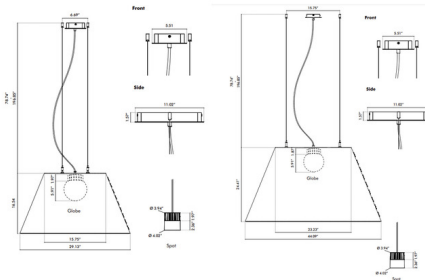

### Specifications

COLOR	Off White
BODY FINISH	Black
WATTAGE	19W
DIMMER	0-10V
DIMENSIONS	29.95"W x 16.5"H
INTEGRATED LED MODULE	1 x LED/19W/120-277V LED
COUNTRY OF ORIGIN	Netherlands

### Technical Information

PRODUCT DIMENSIONS	Cord Length: 78.74"
COLOR RENDERING	90 CRI
LAMP COLOR	3000K
LUMENS/WATT	78.95
LUMINOUS FLUX	1500 lumens

CLICK TO VIEW PRODUCT

Notes: