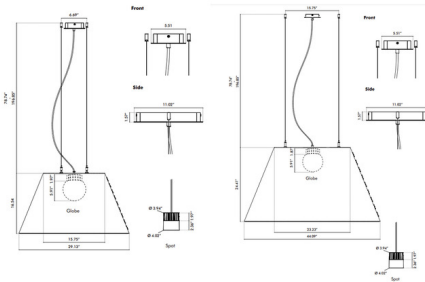

Shown in black / off white

Specifications

COLOR	Off White
BODY FINISH	Black
WATTAGE	19W
DIMMER	0-10V
DIMENSIONS	29.95"W x 16.5"H
INTEGRATED LED MODULE	1 x LED/19W/120-277V LED
COUNTRY OF ORIGIN	Netherlands

Technical Information

PRODUCT DIMENSIONS	Cord Length: 78.74"
COLOR RENDERING	90 CRI
LAMP COLOR	3000K
LUMENS/WATT	78.95
LUMINOUS FLUX	1500 lumens

CLICK TO VIEW PRODUCT

Notes: