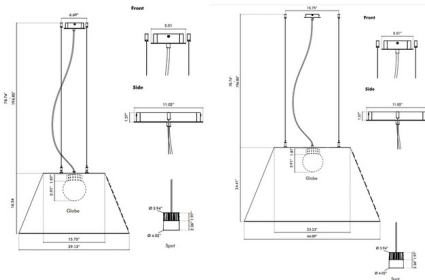

### Specifications

COLOR	Light Blue
BODY FINISH	Black
WATTAGE	19W
DIMMER	0-10V
DIMENSIONS	29.95"W x 16.5"H
INTEGRATED LED MODULE	1 x LED/19W/120-277V LED
COUNTRY OF ORIGIN	Netherlands