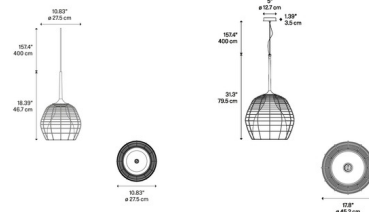

Description

The Cage Pendant has a unique design with an elegantly vintage touch featuring an irregularly shaped steel cage that surrounds a delicate blown glass diffuser. Available in two sizes with a Matte White or Matte Black outer cage complemented by a Bronze or White colored diffuser. Includes 157.4 inch cable and a 5 inch round canopy in Matte Black. ETL and CE listed.

Shown in matte white / white

Specifications

COLOR White
BODY FINISH Matte White
WATTAGE 15W
DIMMER Standard 120V
DIMENSIONS 10.83\"W x 18.39\"H
BULB NOT INCLUDED 1 x A19/Medium (E26)/15W/120V LED
COUNTRY OF ORIGIN Italy

Technical Information

PRODUCT DIMENSIONS Cable Length: 157.4"

CLICK TO VIEW PRODUCT

Notes: