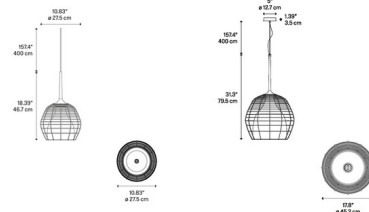

Description

The Cage Pendant has a unique design with an elegantly vintage touch featuring an irregularly shaped steel cage that surrounds a delicate blown glass diffuser. Available in two sizes with a Matte White or Matte Black outer cage complemented by a Bronze or White colored diffuser. Includes 157.4 inch cable and a 5 inch round canopy in Matte Black. ETL and CE listed.

Shown in matte white / white

Specifications

COLOR White
BODY FINISH Matte White
WATTAGE 15W
DIMMER Standard 120V
DIMENSIONS 10.83"W x 18.39"H
BULB NOT INCLUDED 1 x A19/Medium (E26)/15W/120V LED
COUNTRY OF ORIGIN Italy

Technical Information

PRODUCT DIMENSIONS Cable Length: 157.4"

CLICK TO VIEW PRODUCT

Notes: