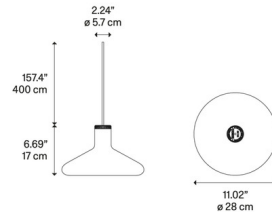

Shown in matte black / metallic black

Specifications

COLOR Metallic Black
BODY FINISH Matte Black
WATTAGE 15W
DIMMER Standard 120V
DIMENSIONS 11.02"W x 6.69"H
BULB NOT INCLUDED 1 x A19/Medium (E26)/15W/120V LED
COUNTRY OF ORIGIN Italy

Technical Information

PRODUCT DIMENSIONS Cable Length: 157.4"

CLICK TO VIEW PRODUCT

Notes: