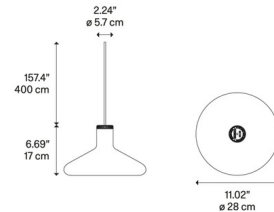

Shown in matte black / metallic black

Specifications

COLOR	Metallic Black
BODY FINISH	Matte Black
WATTAGE	15W
DIMMER	Standard 120V
DIMENSIONS	11.02"W x 6.69"H
BULB NOT INCLUDED	1 x A19/Medium (E26)/15W/120V LED
COUNTRY OF ORIGIN	Italy

Technical Information

PRODUCT DIMENSIONS	Cable Length: 157.4"
--------------------	-------	----------------------

CLICK TO VIEW PRODUCT

Notes: