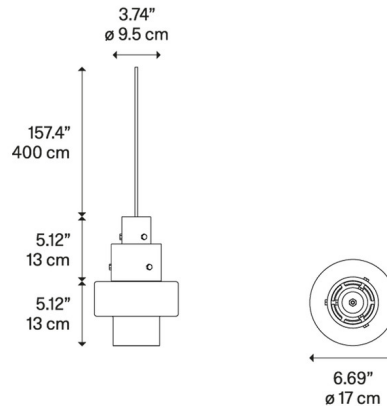

Specifications

COLOR Transparent
BODY FINISH Matte Black
WATTAGE 15W
DIMMER Standard 120V
DIMENSIONS 6.69"W x 10.24"H
BULB NOT INCLUDED 1 x G16.5/Candelabra (E12)/15W/120V LED
COUNTRY OF ORIGIN Italy

Technical Information

PRODUCT DIMENSIONS Cable Length: 157.4"

Shown in matte black / transparent

CLICK TO VIEW PRODUCT

Notes: