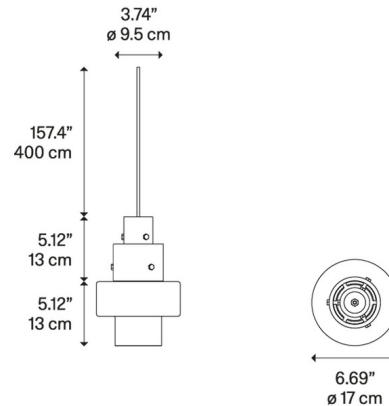

Specifications

COLOR Transparent
BODY FINISH Matte Black
WATTAGE 15W
DIMMER Standard 120V
DIMENSIONS 6.69"W x 10.24"H
BULB NOT INCLUDED 1 x G16.5/Candelabra (E12)/15W/120V LED
COUNTRY OF ORIGIN Italy

Technical Information

PRODUCT DIMENSIONS Cable Length: 157.4"

Shown in matte black / transparent

CLICK TO VIEW PRODUCT

Notes: