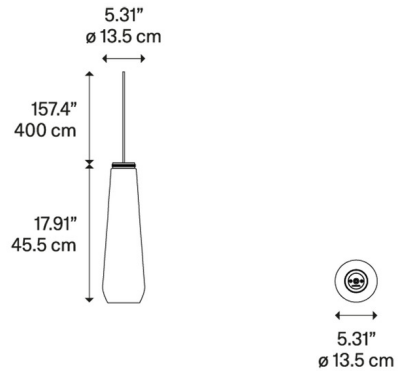

### Specifications

|                   |                                   |
|-------------------|-----------------------------------|
| COLOR             | White                             |
| BODY FINISH       | Matte Black                       |
| WATTAGE           | 25W                               |
| DIMMER            | Standard 120V                     |
| DIMENSIONS        | 5.31"W x 17.91"H                  |
| BULB NOT INCLUDED | 1 x A19/Medium (E26)/25W/120V LED |
| COUNTRY OF ORIGIN | Italy                             |