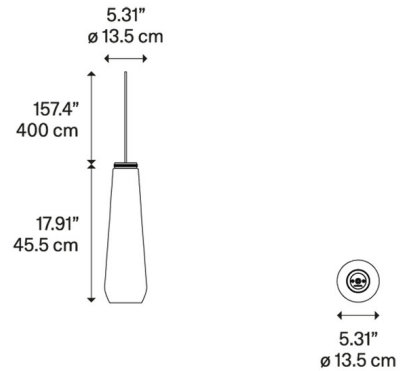

By Diesel Living

Description

The Glass Drop Pendant represents the magical and elusive nature of blown glass with a fluid design that takes the shape of a drop of water right before the moment of impact. Available with a Matte Black finish complemented by a Chrome or White glass diffuser. CE and ETL listed. Energy Saving.

Shown in matte black / white

Specifications

| | |
|-------------------|-----------------------------------|
| COLOR | White |
| BODY FINISH | Matte Black |
| WATTAGE | 25W |
| DIMMER | Standard 120V |
| DIMENSIONS | 5.31"W x 17.91"H |
| BULB NOT INCLUDED | 1 x A19/Medium (E26)/25W/120V LED |
| COUNTRY OF ORIGIN | Italy |