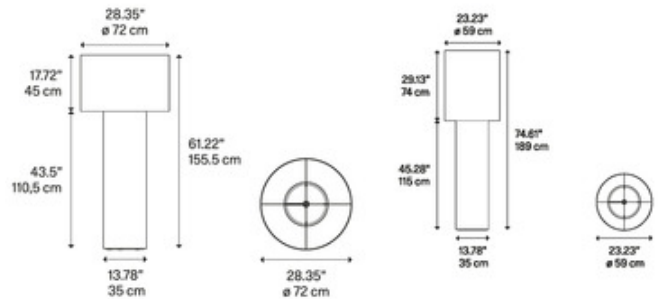

BRAND

Diesel Living

DESCRIPTION

The Pipe Floor Lamp takes an irregular weave and transforms it into luminous decor that adds emotion the fabric revolutionizing the traditional lamp shade. Available in two sizes with a White or Black diffuser. ETL and CE listed.

Shown in: White / White

SHADE COLOR	White
BODY FINISH	White
WATTAGE	50W
DIMMER	Included
DIMENSIONS	28.35"W x 61.22"H
BULB NOT INCLUDED	
LAMP	2 x A19/Medium (E26)/25W/120V LED

SPEC # DSL1005145

COMPANY	PROJECT	FIXTURE TYPE	APPROVED BY	DATE