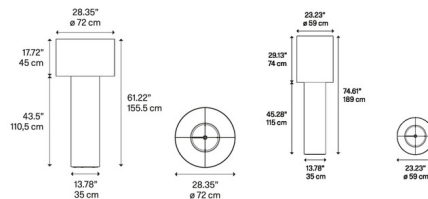

Description

The Pipe Floor Lamp takes an irregular weave and transforms it into luminous decor that adds emotion the fabric revolutionizing the traditional lamp shade. Available in two sizes with a White or Black diffuser. ETL and CE listed.

Shown in white / white

Specifications

COLOR	White
BODY FINISH	White
WATTAGE	50W
DIMMER	Included
DIMENSIONS	28.35"W x 61.22"H
BULB NOT INCLUDED	2 x A19/Medium (E26)/25W/120V LED
COUNTRY OF ORIGIN	Italy

CLICK TO VIEW PRODUCT