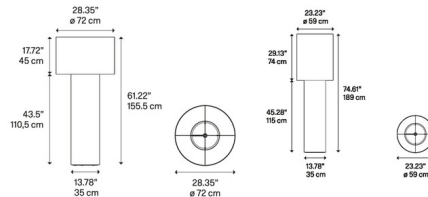

Description

The Pipe Floor Lamp takes an irregular weave and transforms it into luminous decor that adds emotion the fabric revolutionizing the traditional lamp shade. Available in two sizes with a White or Black diffuser. ETL and CE listed.

Shown in white / white

Specifications

COLOR	White
BODY FINISH	White
WATTAGE	50W
DIMMER	Included
DIMENSIONS	28.35"W x 61.22"H
BULB NOT INCLUDED	2 x A19/Medium (E26)/25W/120V LED
COUNTRY OF ORIGIN	Italy

CLICK TO VIEW PRODUCT