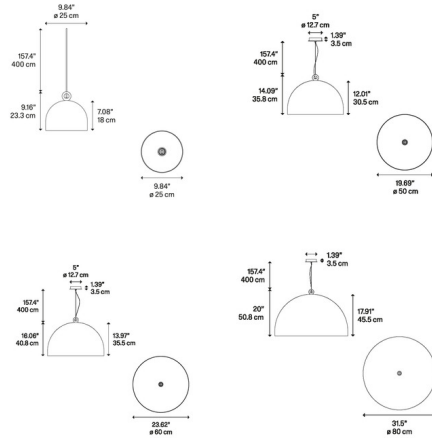

### Description

The Urban Concrete Pendant takes inspiration from bollards found in urban landscapes and created a beautiful fixture that balances clean lines and solid surfaces. Available in four sizes with a Soft Gray, Tough Gray, or Pink Dust diffuser. Includes a 5 inch round Matte Black canopy and 157.4 inches of cable. CE and ETL listed.

### Specifications

COLOR	Pink Dust
BODY FINISH	Matte Black
WATTAGE	25W
DIMMER	Standard 120V
DIMENSIONS	9.84"W x 9.16"H
BULB NOT INCLUDED	1 x A19/Medium (E26)/25W/120V LED
COUNTRY OF ORIGIN	Italy

CLICK TO VIEW PRODUCT