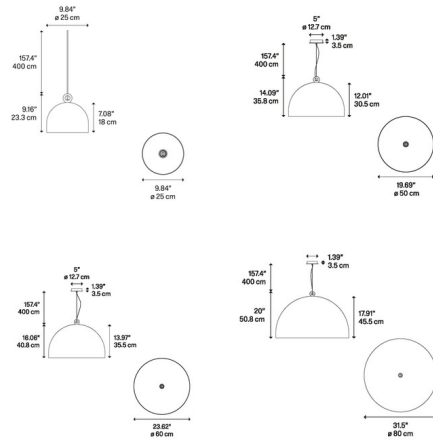

Description

The Urban Concrete Pendant takes inspiration from bollards found in urban landscapes and created a beautiful fixture that balances clean lines and solid surfaces. Available in four sizes with a Soft Gray, Tough Gray, or Pink Dust diffuser. Includes a 5 inch round Matte Black canopy and 157.4 inches of cable. CE and ETL listed.

Shown in matte black / pink dust

Specifications

COLOR	Pink Dust
BODY FINISH	Matte Black
WATTAGE	25W
DIMMER	Standard 120V
DIMENSIONS	9.84"W x 9.16"H
BULB NOT INCLUDED	1 x A19/Medium (E26)/25W/120V LED
COUNTRY OF ORIGIN	Italy