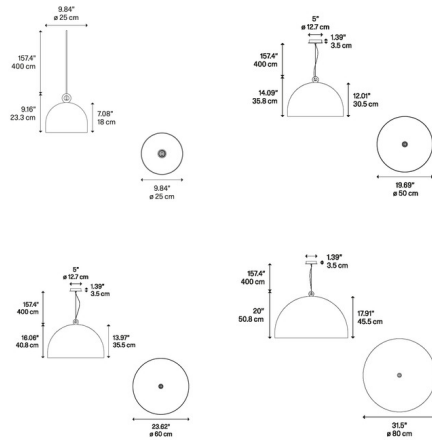

Description

The Urban Concrete Pendant takes inspiration from bollards found in urban landscapes and created a beautiful fixture that balances clean lines and solid surfaces. Available in four sizes with a Soft Gray, Tough Gray, or Pink Dust diffuser. Includes a 5 inch round Matte Black canopy and 157.4 inches of cable. CE and ETL listed.

Shown in matte black / tough gray

Specifications

COLOR	Tough Gray
BODY FINISH	Matte Black
WATTAGE	25W
DIMMER	Standard 120V
DIMENSIONS	9.84"W x 9.16"H
BULB NOT INCLUDED	1 x A19/Medium (E26)/25W/120V LED
COUNTRY OF ORIGIN	Italy